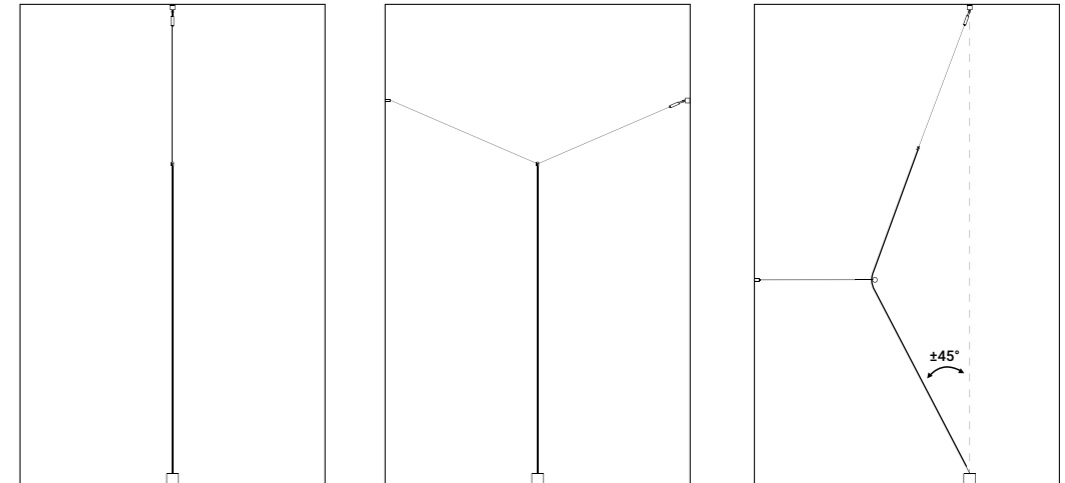

UTOPIA

Finish	Standard
Mounting	Wall
Environment	Indoor

UTOPIA 6

Insulation class	III
Power	79W
Main voltage	24V DC
CCT - System flux	2700K ~ 6079lm 3000K ~ 6322lm
CRI	>90
Driver	Remote not included
Dimming type	DALI - PUSH - 1-10V - TRIAC*

UTOPIA 12

Insulation class	III
Power	125W
Main voltage	24V DC
CCT - System flux	2700K ~ 10133lm 3000K ~ 10538lm
CRI	>90
Driver	Remote not included
Dimming type	DALI - PUSH - 1-10V - TRIAC*

UTOPIA

*TRIAC version not available for US market.

CE IP20