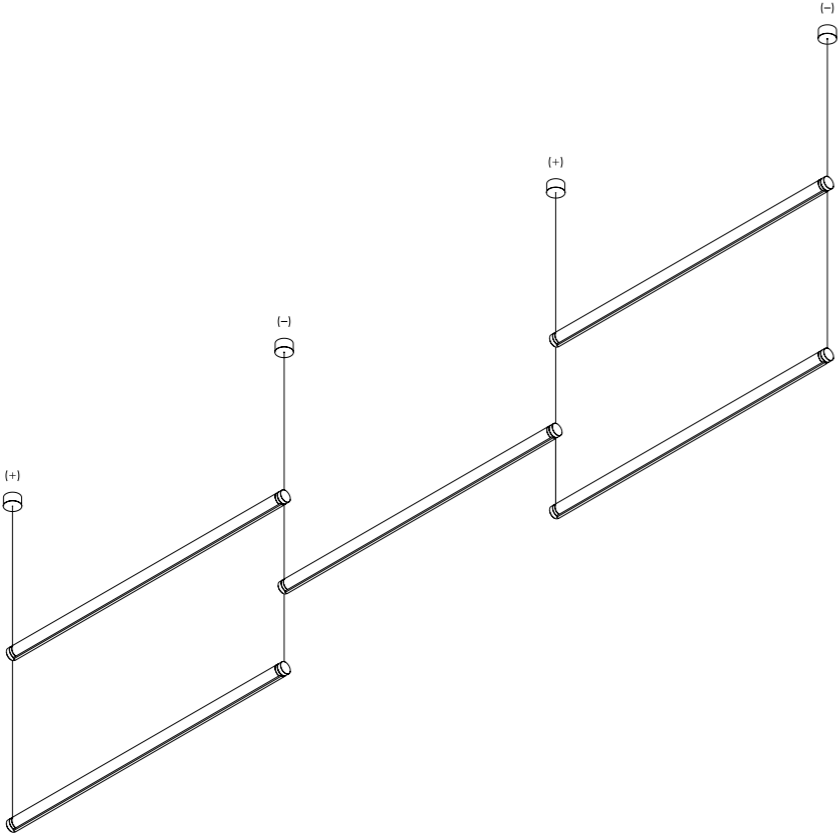

Example of multiple installation | Max 3 modules for cable