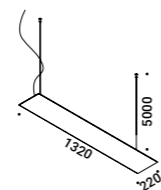

REFLEX S

REFLEX S 1 not available for CN market.

Finish	Matt black
Mounting	Suspension
Environment	Indoor

REFLEX S 1

Insulation class	I
Power	54W - (36W)*
Main voltage	110-240V - (120V)*
Frequency	50/60Hz - (60Hz)*
CCT - System flux	2700K ~ 5787lm 3000K ~ 6156lm
CRI	>90
Driver	Integrated
Dimming type	DALI - PUSH - 1-10V

REFLEX S 2

Insulation class	III
Power	49W - (33W)*
Main voltage	500mA DC - (350mA DC)*
CCT - System flux	2700K ~ 5787lm 3000K ~ 6156lm
CRI	>90
Driver	Remote not included
Dimming type	DALI - PUSH - 1-10V

*for US market.

CE IP20 / CE IP20

REFLEX S