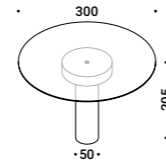

VIS À VIS
Michele Groppi, 2023

VIS À VIS

Finish	Standard
Mounting	Table - Rechargeable
Environment	Indoor
<hr/>	
Insulation class	III
Power	2W
CCT - System flux	2700K ~ 110lm 3000K ~ 113lm
CRI	>90
Battery life	9 hours
Charging socket	USB-C
Charger	Not included
Dimming type	Not dimmable