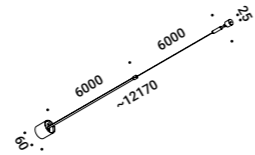

UTOPIA

Finish	Standard
Mounting	Wall
Environment	Indoor

UTOPIA 6

Insulation class	III
Power	79W
Main voltage	24V DC
CCT - System flux	2700K ~ 6079lm 3000K ~ 6322lm
CRI	>90
Driver	Remote not included
Dimming type	DALI - PUSH - 1-10V - TRIAC*

UTOPIA 12

Insulation class	III
Power	125W
Main voltage	24V DC
CCT - System flux	2700K ~ 10133lm 3000K ~ 10538lm
CRI	>90
Driver	Remote not included
Dimming type	DALI - PUSH - 1-10V - TRIAC*

UTOPIA

*TRIAC version not available for US market.

CE IP20