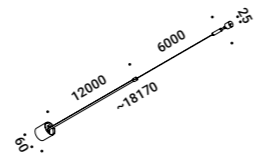

UTOPIA

Finish	Standard
Mounting	Wall
Environment	Indoor

UTOPIA 6

Insulation class	III
Power	79W
Main voltage	24V DC
CCT - System flux	2700K ~ 6079lm 3000K ~ 6322lm
CRI	>90
Driver	Remote not included
Dimming type	DALI - PUSH - 1-10V - TRIAC*

UTOPIA 12

Insulation class	III
Power	125W
Main voltage	24V DC
CCT - System flux	2700K ~ 10133lm 3000K ~ 10538lm
CRI	>90
Driver	Remote not included
Dimming type	DALI - PUSH - 1-10V - TRIAC*

UTOPIA

*TRIAC version not available for US market.

CE IP20