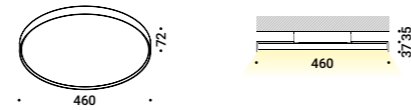

A white disc, the perfect representation of diffused light.
It can be mounted on the wall or ceiling, with modular brightness.

AURORA
Davide Groppi, 2023

AURORA

Lamp not available for US and CN markets.

Finish	Matt white Matt black Copper oxide
Mounting	Wall / Ceiling
Environment	Indoor
Insulation class	I
Power	28W
Main voltage	110-240V
Frequency	50/60Hz
CCT - System flux	3000K ~ 2700lm
CRI	80
Driver	Integrated
Dimming type	DALI - PUSH - 1-10V