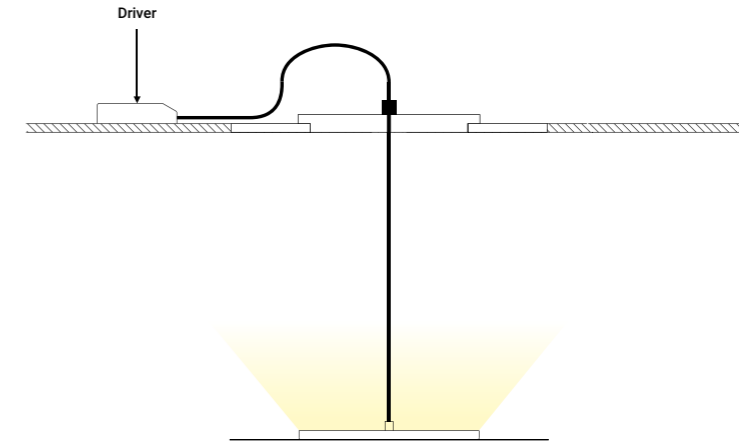

ASINTOTO

		Global code	US code	CN code
Asintoto - Gravity black	2700K - CLIII	1A4072700.27.20	1A4072703.27.20	1A4072708.27.20
Asintoto - Gravity black	3000K - CLIII	1A4072700.30.20	1A4072703.30.20	1A4072708.30.20

Electrical power supply		Global code	US code	CN code
Driver	DALI	1Z0241180.500	-	1Z0241140.500
Driver	PUSH - 1-10V	1Z0240870.500	-	-
Driver	TRIAC/IGBT	1Z0240850.500	-	-
Driver	DALI - PUSH - 1-10V	-	1Z0240530.500	-

Installation kit		Global code	US code	CN code
Circular plasterboard panel		1A4520000.00.00	1A4520000.00.00	1A4520000.00.00
Recessed fixing kit - Matt white		1X0000300.04.00	1X0000300.04.00	1X0000300.04.00
Recessed fixing kit - Matt black		1X0000400.04.00	1X0000400.04.00	1X0000400.04.00
Ceiling fixing kit - Matt white*		1X0010300.04.00	1X0010300.04.00	1X0010300.04.00
Ceiling fixing kit - Matt black*		1X0010400.04.00	1X0010400.04.00	1X0010400.04.00
Wall back plate - Matt white**	For mounting on brick masonry walls	1X0050300.01.00	1X0050300.01.00	1X0050300.01.00

Accessories		Global code	US code	CN code
Magnetic weight	For sloped installation	1A4710000.00.00	1A4710000.00.00	1A4710000.00.00

*Ceiling fixing kit compulsory with 1X0050300.01.00 for US market.

**Wall back plate compulsory with 1X0010300.04.00 / 1X0010400.04.00 for US market.

Circular plasterboard panel installation