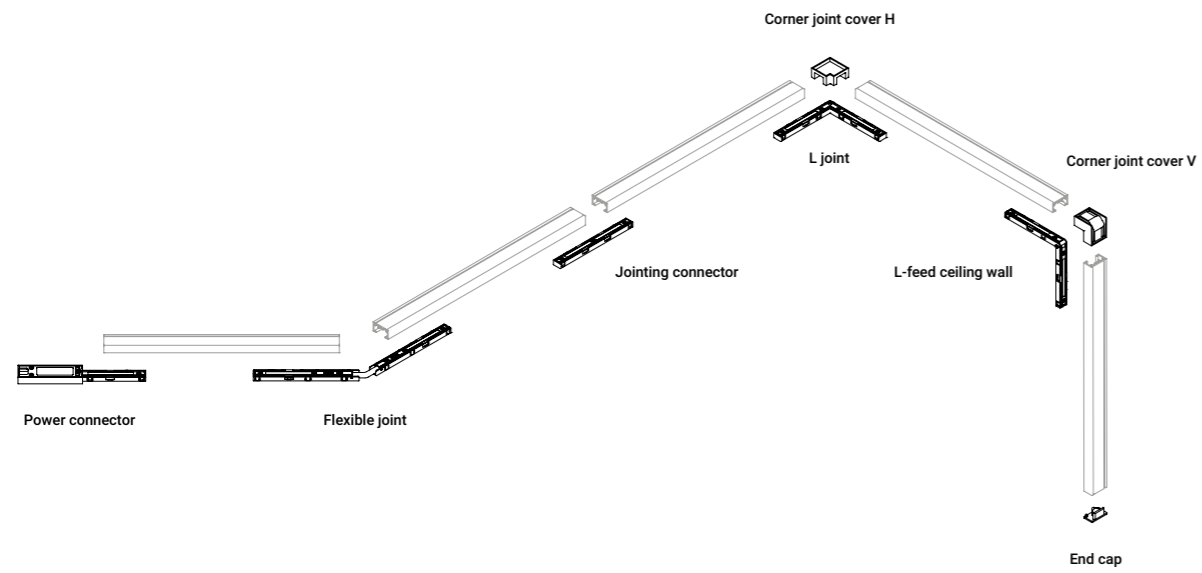

COLIBRÌ - Wall / Ceiling track