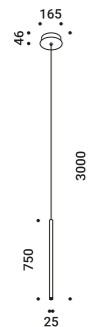

MISS 1
Ceiling driver version
6W
110-240V - 50/60Hz
2700K - 290lm / 3000K - 310lm
CRI >90
Driver integrated
DALI
CE IP20

Matt White - 2700K - DALI	1A2960300.27.01
Matt White - 3000K - DALI	1A2960300.30.01
Matt Black - 2700K - DALI	1A2960400.27.01
Matt Black - 3000K - DALI	1A2960400.30.01
Brushed Brass - 2700K - DALI	1A2960800.27.01
Brushed Brass - 3000K - DALI	1A2960800.30.01
Total Black - 2700K - DALI	1A2962600.27.01
Total Black - 3000K - DALI	1A2962600.30.01