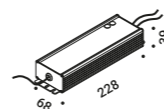

Driver / Alimentatore			Not included
100-240V	24V/150W/IP67/1-10V	Max 6 modules	1Z1120500