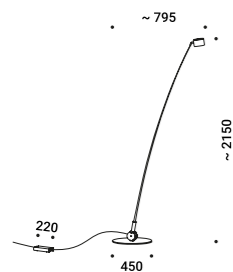

Floor / Direct / Indoor

Material Glass fiber - Metal
Finish .03 Matt White .04 Matt Black

Note Floor luminaire. Adjustable in all directions. Dimmer on the cable. White cable for the matt white finish, black cable for the matt black finish. *Apparecchio illuminante da terra. Orientabile in tutte le direzioni. Dimmer lungo il cavo. Cavo bianco per la finitura bianco opaco e cavo nero per la finitura nero opaco.*

SAMPEI 230
Max 17W
110-240V - 50/60Hz
2700K - 1370lm / 3000K - 1456lm
CRI >90
Driver integrated
Dimmer on board
CE IP20

Matt White - 2700K - Dimmer on board
Matt White - 3000K - Dimmer on board
Matt Black - 2700K - Dimmer on board
Matt Black - 3000K - Dimmer on board

1A3730305.27.06
1A3730305.30.06
1A3730405.27.06
1A3730405.30.06