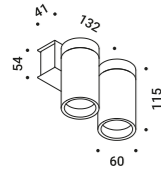

DOT P DE 51

Dual emission
Max 2x10W - GU10
100-240V - 50/60Hz
ON/OFF
Bulb not included
CE IP20

Matt White - ON/OFF
Matt Black - ON/OFF

1A3810300.00.00
1A3810400.00.00

Compulsory accessories / Accessori obbligatori

Other accessories / Altri accessori

Lens / Lente			Not included
Beam - 14°	2700K - CRI >97 - 983lm	DOT P	1A3090000.00.00
	3000K - CRI >97 - 1038lm		
	2700K - CRI >97 - 983lm	DOT P ENDLESS	
	3000K - CRI >97 - 1038lm		
	2700K - CRI >97 - 983lm	DOT P ENDLESS CASAMBI	
	3000K - CRI >97 - 1038lm		
Beam - 24°	2700K - CRI >97 - 1966lm	DOT P DE	
	3000K - CRI >97 - 2076lm		
	2700K - CRI >97 - 943lm	DOT P	1A3100000.00.00
	3000K - CRI >97 - 996lm		
	2700K - CRI >97 - 943lm	DOT P ENDLESS	
	3000K - CRI >97 - 996lm		
Beam - 36°	2700K - CRI >97 - 943lm	DOT P ENDLESS CASAMBI	
	3000K - CRI >97 - 996lm		
	2700K - CRI >97 - 1886lm	DOT P DE	
	3000K - CRI >97 - 1992lm		
	2700K - CRI >97 - 955lm	DOT P	1A3110000.00.00
	3000K - CRI >97 - 1005lm		
Beam - 50°	2700K - CRI >97 - 955lm	DOT P ENDLESS	
	3000K - CRI >97 - 1005lm		
	2700K - CRI >97 - 955lm	DOT P ENDLESS CASAMBI	
	3000K - CRI >97 - 1005lm		
	2700K - CRI >97 - 1910lm	DOT P DE	
	3000K - CRI >97 - 2010lm		
Beam - 50°	2700K - CRI >97 - 965lm	DOT P	1A3120000.00.00
	3000K - CRI >97 - 1016lm		
	2700K - CRI >97 - 965lm	DOT P ENDLESS	
	3000K - CRI >97 - 1016lm		
	2700K - CRI >97 - 965lm	DOT P ENDLESS CASAMBI	
	3000K - CRI >97 - 1016lm		
Beam - 50°	2700K - CRI >97 - 1930lm	DOT P DE	
	3000K - CRI >97 - 2032lm