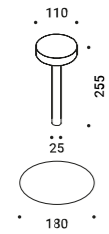

Table / Direct / Wireless

Material Metal - Methacrylate
Finish .03 Matt White

Note Chargeable table luminaire. Magnetic fixing transparent stem. Magnetic LED module. Battery life: 9 hours.

Apparecchio illuminante da tavolo a batteria ricaricabile. Stelo trasparente con fissaggio magnetico. Modulo LED con fissaggio magnetico. Autonomia della batteria: 9 ore.

TeTaTeT Flûte

2W
2700K - 167lm / 3000K - 180lm
CRI >90
ON/OFF
Driver with plug not included
USB cable included

CE IP20

Matt White - 2700K - ON/OFF
Matt White - 3000K - ON/OFF

1A2360300.27.00
1A2360300.30.00