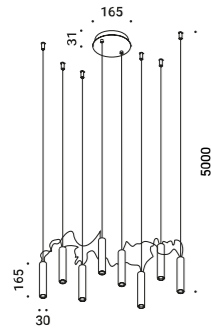

SIMBIOSI

15W
110-240V - 50/60Hz
2700K - 931lm / 3000K - 960lm
CRI >90
Driver integrated
PUSH

CE IP20

Matt White - 2700K - PUSH
Matt White - 3000K - PUSH
Total Black - 2700K - PUSH
Total Black - 3000K - PUSH

1A2870300.27.04
1A2870300.30.04
1A2872600.27.04
1A2872600.30.04

Optional accessories / Accessori opzionali

Suspension kits / Kit di sospensione

Sloped ceiling suspension hook / Gancio di sospensione per soffitto inclinato Not included
Chrome plated - 1 Piece 1A0530000.00.00