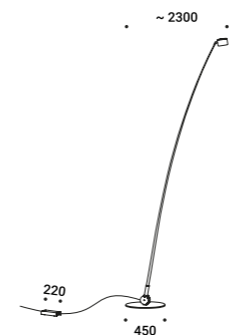

SAMPEI 440
Max 17W
110-240V - 50/60Hz
2700K - 1491lm / 3000K - 1584lm
CRI >90
Driver integrated
Dimmer on board
CE IP20

Matt White - 2700K - Dimmer on board
Matt White - 3000K - Dimmer on board
Matt Black - 2700K - Dimmer on board
Matt Black - 3000K - Dimmer on board

1A3760305.27.06
1A3760305.30.06
1A3760405.27.06
1A3760405.30.06