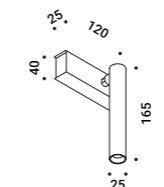

MIRA ENDLESS

ENDLESS version only
6W - 0,16A
48V DC
2700K - 327lm / 3000K - 352lm
CRI >90
Driver not included
See page ENDLESS
CE IP20 TE

Matt White - 2700K
Matt White - 3000K
Matt Black - 2700K
Matt Black - 3000K

1A2280300.27.40
1A2280300.30.40
1A2280400.27.40
1A2280400.30.40