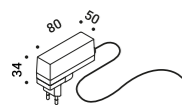

Compulsory accessories / Accessori obbligatori

Drivers / Alimentatori

Driver with plug / Alimentatore con spina		Not included
Matt Black	Input 110-240V - 50/60Hz Output 5V DC - 15W - IP40	1Z1470180