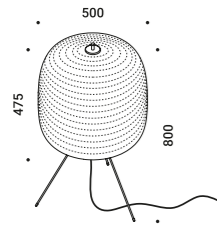

# SHOJI OUTDOOR

Davide Groppi - Paola Lenti / 2013

Floor-Outdoor / Diffuse / Outdoor

**Material** Metal - PBT - Polycarbonate  
**Finish** .00 Standard

**Note** Outdoor floor luminaire. Hand-stitched shade. Matt black stems. Black cable (5 m). *Apparecchio illuminante da esterno da terra. Paralume cucito a mano. Steli nero opaco. Cavo nero (5 m).*