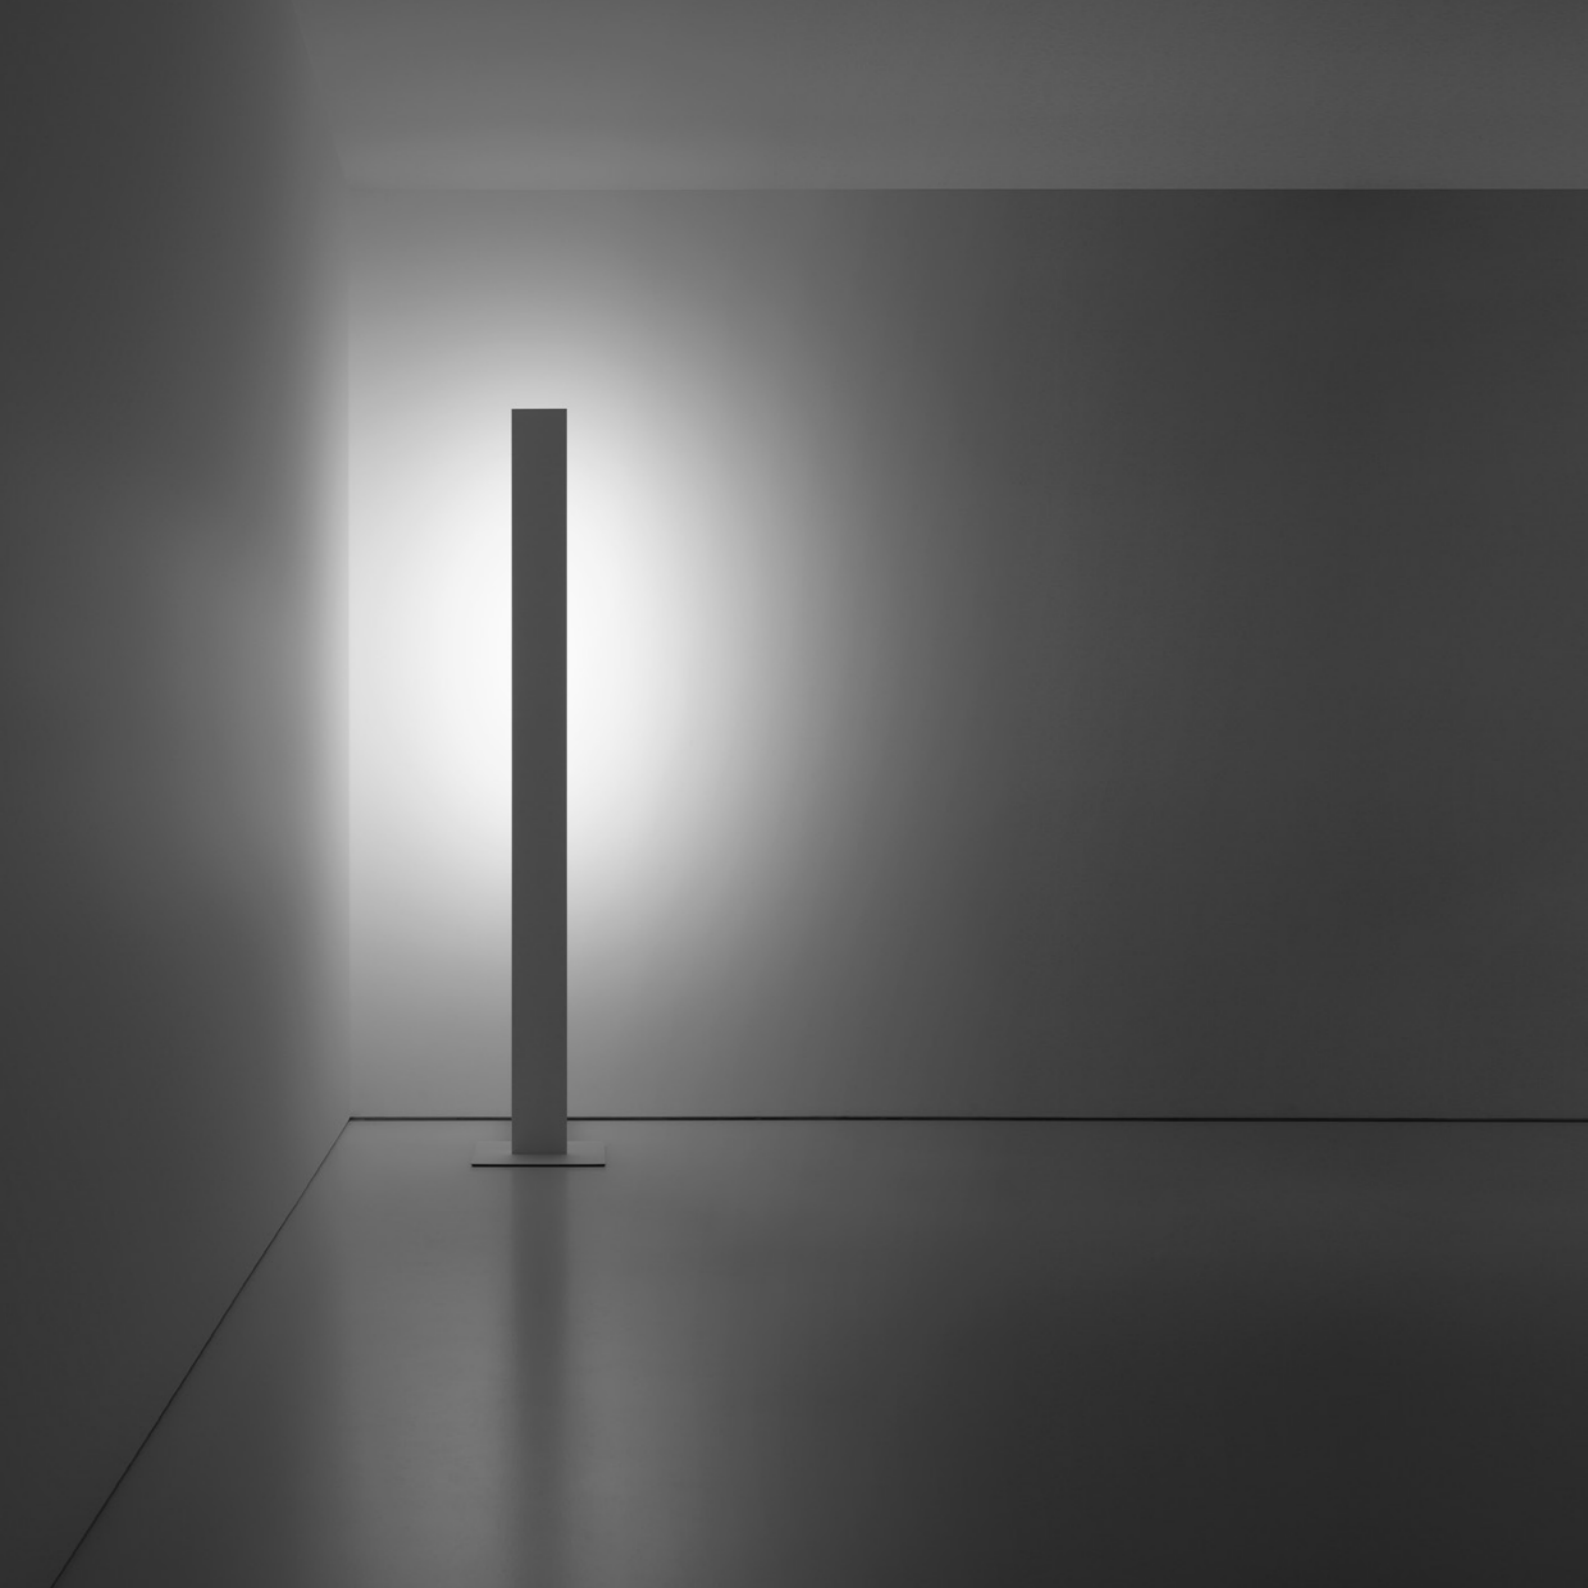

MOVIE

Omar Carraglia / 2005

To "play" with the light.
A RGBW system lets you create all the light of the world.
To feel the light and to live it in all its spectrum.

Per giocare con i colori della luce.
Un sistema RGBW permette di creare tutta la luce del mondo.
Per sentire la luce e viverla in tutto il suo spettro.