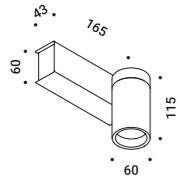

DOT P
13W
100-240V - 50/60Hz
2700K / 3000K
CRI >97
Driver integrated
PUSH
CE IP20

Matt White - 2700K - PUSH
Matt White - 3000K - PUSH
Matt Black - 2700K - PUSH
Matt Black - 3000K - PUSH

1A2340300.27.04
1A2340300.30.04
1A2340400.27.04
1A2340400.30.04