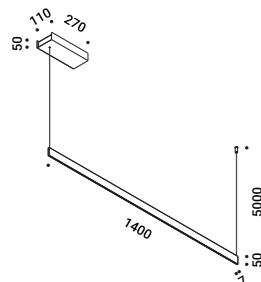

Suspension / Direct / Indoor

Material Metal
Finish .29 Brushed Bronze .36 Brushed Black

Note Suspension luminaire. Matt white rose. AISI 304 stainless steel suspension cable. Black cable. Luminaire designed to be powered by our ENDLESS conductive tape and dedicated voltage/current (Max 48V DC - Max 150W - Max 4A). See page: ENDLESS. SOTTILE 1 DE and SOTTILE 2 DE: dual emission version. SOTTILE 2 and SOTTILE 2 DE: version with power cable only and without rose.

Apparecchio illuminante a sospensione. Rosone bianco opaco. Cavo di sospensione in inox AISI 304. Cavo nero. Alimentabile anche con il tape conduttivo ENDLESS e tensione/corrente dedicata (Max 48V DC - Max 150W - Max 4A). Vedi pagina ENDLESS. SOTTILE 1 DE e SOTTILE 2 DE: versione a doppia emissione. SOTTILE 2 e SOTTILE 2 DE: versione con solo il cavo di alimentazione e senza rosone.

SOTTILE 1

Ceiling driver version
22W
220-240V - 50/60Hz
2700K - 1692lm / 3000K - 1855lm
CRI >90
Driver integrated
DALI - PUSH - 1-10V - TRIAC

CE IP20

Brushed Bronze - 2700K - DALI - PUSH - 1-10V - TRIAC	1A4232900.27.05
Brushed Bronze - 3000K - DALI - PUSH - 1-10V - TRIAC	1A4232900.30.05
Brushed Black - 2700K - DALI - PUSH - 1-10V - TRIAC	1A4233600.27.05
Brushed Black - 3000K - DALI - PUSH - 1-10V - TRIAC	1A4233600.30.05