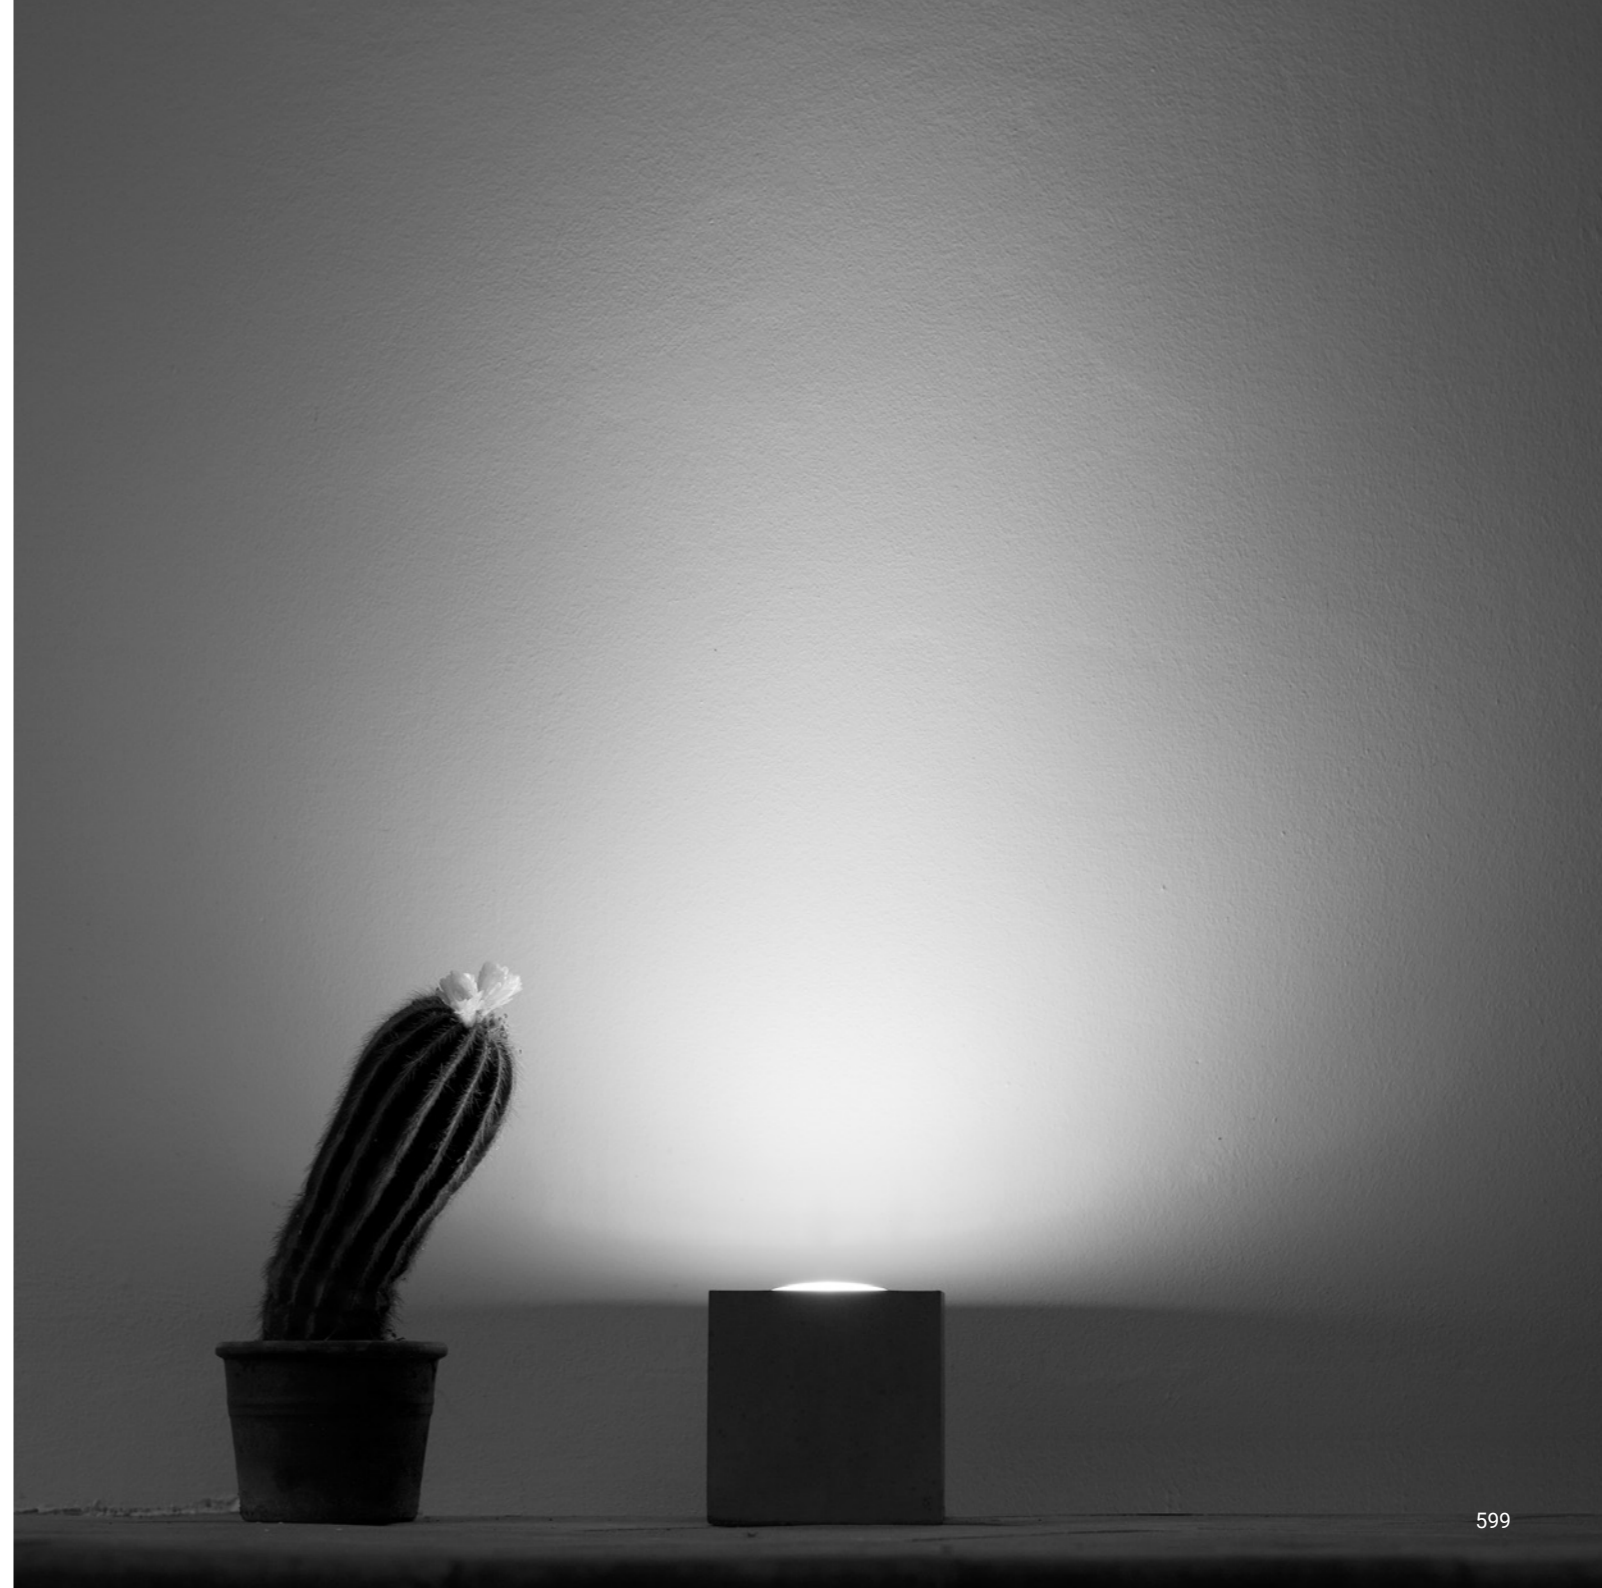

Floor-Outdoor / Direct / Outdoor

Material Cement - Metal
Finish .00 Standard

Note Outdoor floor luminaire. Concrete body. Black cable (2,5 m). *Apparecchio illuminante da esterno da terra. Corpo in cemento. Cavo nero (2,5 m).*

Q²
20W
Max 500mA DC
3000K - 2058lm
CRI >90
Driver not included
CE IP67

Standard - 3000K

| 1A1150000.30.20 |

Compulsory accessories / Accessori obbligatori

Drivers / Alimentatori

Driver / Alimentatore		Not included
220-240V(110-127V)	500mA/24W(15W)/IP68/ON/OFF	1Z0241170

Optional accessories / Accessori opzionali

Installation kits / Kit d'installazione

Driver connector IP68 / Connettore driver IP68		Included
1 Piece		1A1660000.00.00