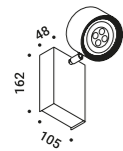

SPOT OUTDOOR

/ 2018

Wall-Outdoor / Direct / Outdoor

Material Metal
Finish .03 Matt White .04 Matt Black

Note Outdoor wall and ceiling luminaire. Adjustable in all directions. *Apparecchio illuminante da esterno da parete e soffitto. Orientabile in tutte le direzioni.*

SPOT OUTDOOR

8,4W
Max 700mA DC
2700K - 639lm / 3000K - 639lm
CRI >90
Driver not included

CE IP65

Matt White - 2700K
Matt White - 3000K
Matt Black - 2700K
Matt Black - 3000K

1A3650300.27.20
1A3650300.30.20
1A3650400.27.20
1A3650400.30.20