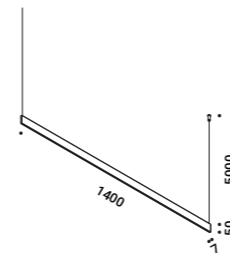

SOTTILE 2 DE

Remote driver version - Dual emission
2x19W
24V DC
2700K - Up 1692lm - Down 1692lm /
3000K - Up 1855lm - Down 1855lm
CRI >90
Driver not included

CE IP20 E

Brushed Bronze - 2700K	1A4642900.27.20
Brushed Bronze - 3000K	1A4642900.30.20
Brushed Black - 2700K	1A4643600.27.20
Brushed Black - 3000K	1A4643600.30.20

Compulsory accessories / Accessori obbligatori

Drivers / Alimentatori

Driver / Alimentatore	Not included	
100-240V	24V/50W/IP20/ON/OFF	SOTTILE 2 / SOTTILE 2 DE 1Z1120490

Controller	Not included	
	DALI - PUSH - 0/1-10V - TRIAC - IP20	SOTTILE 2 / SOTTILE 2 DE 1Z2170010