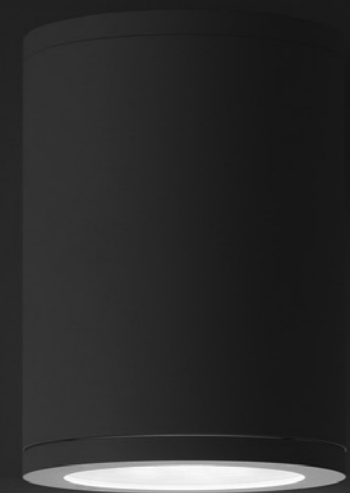

<b>Earth spike / Picchetto</b>		Not included
Stainless Steel	Brushed INOX	1A4451000.00.00

<b>Tree strap / Cinghia per albero</b>		Not included
Standard	Length 1 m	1A4590000.00.00

Drivers / Alimentatori

<b>Driver / Alimentatore</b>		Not included
110-240V	24V/25W/IP67/ON/OFF	1Z1120620