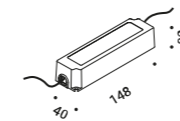

Drivers / Alimentatori

Driver / Alimentatore

110-240V Not included

24V/25W/IP67/ON/OFF

1Z1120620