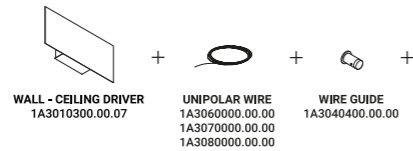

Wall/ceiling driver version

Systems / Direct / Indoor

Material Metal - PA
Finish .04 Matt Black

Note Special unipolar wire stretched from wall to wall. Max 4 Spots. Possibility for the luminaire to be powered by ENDLESS conductive tape and by dedicated voltage/current (Max 48V DC - Max 150W - Max 4A). See page: ENDLESS.

Speciale cavo unipolare teso da parete a parete. Max 4 Spot. Alimentabile anche con il tape conduttivo ENDLESS e tensione/corrente dedicata (Max 48V DC - Max 150W - Max 4A). Vedi pagina ENDLESS.

OHM SPOT
3,2W
Max 350mA DC
2700K / 3000K
CRI >95
Driver not included
CE IP20

Matt Black - 2700K
Matt Black - 3000K

1A3000400.27.20
1A3000400.30.20