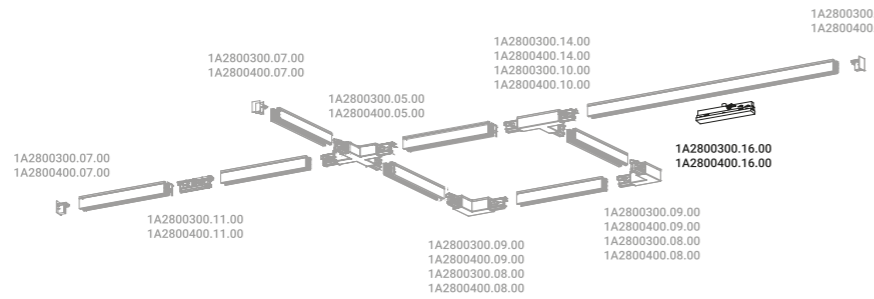

Power intermediate connector installation

Systems / Direct / Indoor

Material Metal - Polycarbonate

Finish .03 Matt White

.04 Matt Black

Note Ceiling and wall track system.

Sistema a binario da soffitto e parete.

Compulsory accessories / Accessori obbligatori

Installation kits / Kit d'installazione

Track 1 m / Binario 1 m	Not included
Matt White	1A2800300.01.00
Matt Black	1A2800400.01.00

Track 2 m / Binario 2 m	Not included
Matt White	1A2800300.02.00
Matt Black	1A2800400.02.00

Track 3 m / Binario 3 m	Not included
Matt White	1A2800300.03.00
Matt Black	1A2800400.03.00

End cap / Tappo di chiusura	Not included
Matt White	1A2800300.07.00
Matt Black	1A2800400.07.00

Drivers / Alimentatori

Power right connector / Elemento di alimentazione destro	Not included
Matt Black	1A2800400.13.00
Matt White	1A2800300.13.00

Power left connector / Elemento di alimentazione sinistro	Not included
Matt Black	1A2800400.12.00
Matt White	1A2800300.12.00

Power intermediate connector / Elemento di alimentazione intermedio	Not included
Matt White	1A2800300.16.00
Matt Black	1A2800400.16.00