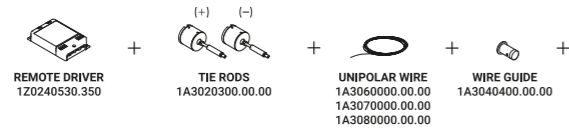

Remote driver version