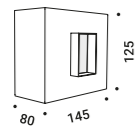

## Optional accessories / Accessori opzionali

Installation kits / Kit d'installazione

Installation box / Cassaforma		Not included
Standard	Plasterboard cut-out 40x60 mm Minimum space for mounting 80 mm	1A1520000.00.00