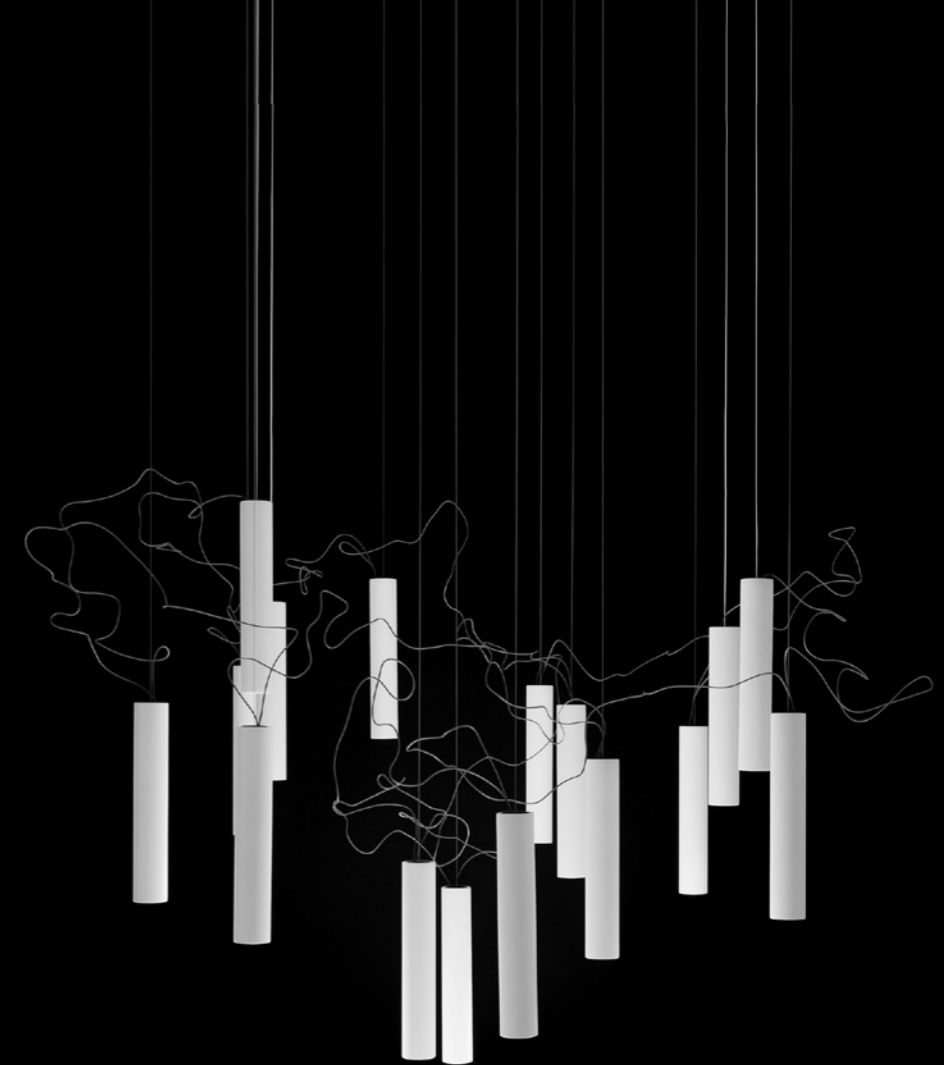

## SOTTILE

Daide Groppi / 2023

A blade of light just 7 millimetres thick,  
the expression of that purest and most essential part of our thought.  
The surprise of an extremely thin, yet at the same time very bright, lamp.  
Luminaire designed also to be powered by ENDLESS conductive tape.