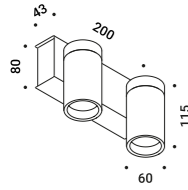

DOT P DE

Dual emission
29W
220-240V - 50/60Hz
2700K / 3000K
CRI >97
Driver integrated
DALI
CE IP20

Matt White - 2700K - DALI
Matt White - 3000K - DALI
Matt Black - 2700K - DALI
Matt Black - 3000K - DALI

1A4900300.27.01
1A4900300.30.01
1A4900400.27.01
1A4900400.30.01