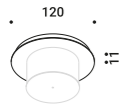

Ceiling suspension kit / Kit di sospensione da soffitto				Not included
Matt White	For suspension cables - 1 Piece		1X0010300.01.00	
Matt Black	For suspension cables - 1 Piece		1X0010400.01.00	
Matt White	For electrical cables - 1 Piece	SOTTILE 2 / SOTTILE 2 DE	1X0010300.04.00	
Matt Black	For electrical cables - 1 Piece	SOTTILE 2 / SOTTILE 2 DE	1X0010400.04.00