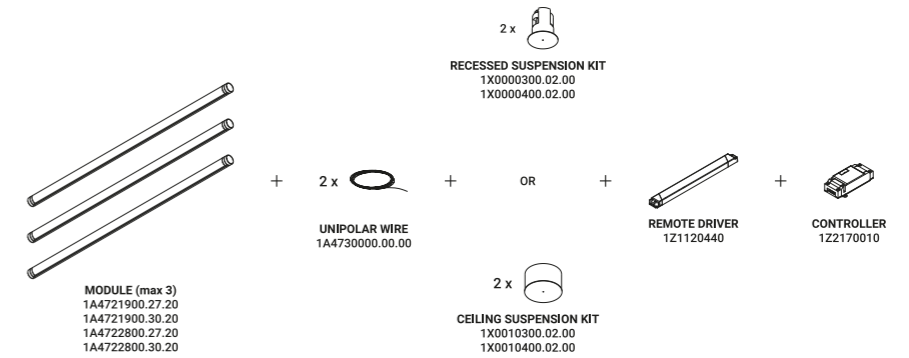

Suspension / Direct-Indirect / Indoor

<b>Material</b>	Metal - PMMA
<b>Finish</b>	.19 Polished Gold .28 Polished Black Chrome

**Note** Modular suspension luminaire. Adjustable along the horizontal axis. Transparent bar with refractive effect. LED module profile with matt black finish. Details with polished gold or black chrome finish. Matt white rose. Possibility for the luminaire to be powered by ENDLESS conductive tape and by dedicated voltage/current (Max 48V DC - Max 150W - Max 4A). See page: ENDLESS.