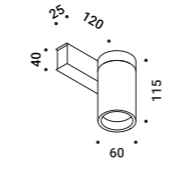

DOT P ENDLESS
ENDLESS version only
13W - 0,34A
48V DC
2700K / 3000K
CRI >97
Driver not included
See page ENDLESS
CE IP20 E

Matt White - 2700K
Matt White - 3000K
Matt Black - 2700K
Matt Black - 3000K

1A2340300.27.40
1A2340300.30.40
1A2340400.27.40
1A2340400.30.40