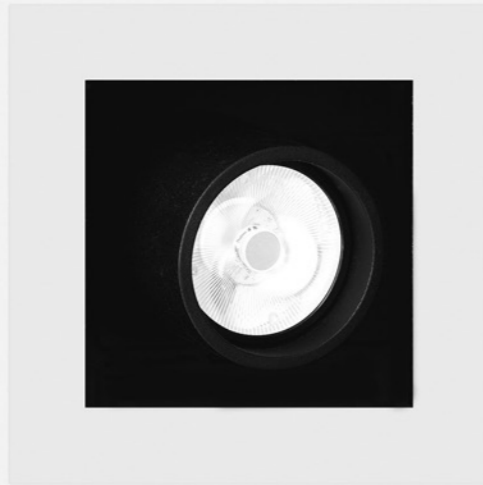

## Compulsory accessories / Accessori obbligatori

Installation kits / Kit d'installazione

Plasterboard frame 12,5 mm / Cornice per cartongesso 12,5 mm		Not included
Matt White	Cut-out 104x104 mm Minimum space for mounting 130 mm	1A3500300.00.00
Matt Black	Cut-out 104x104 mm Minimum space for mounting 130 mm	1A3500400.00.00