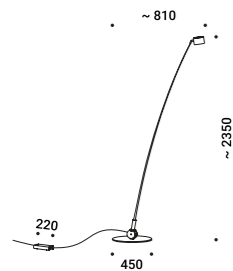

SAMPEI 260
Max 17W
110-240V - 50/60Hz
2700K - 1370lm / 3000K - 1456lm
CRI >90
Driver integrated
Dimmer on board
CE IP20

Matt White - 2700K - Dimmer on board
Matt White - 3000K - Dimmer on board
Matt Black - 2700K - Dimmer on board
Matt Black - 3000K - Dimmer on board

1A3740305.27.06
1A3740305.30.06
1A3740405.27.06
1A3740405.30.06