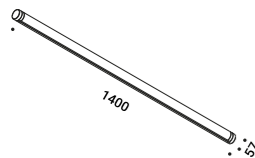

Suspension / Direct-Indirect / Indoor

Material	Metal - PMMA
Finish	.19 Polished Gold .28 Polished Black Chrome

Note Modular suspension luminaire. Adjustable along the horizontal axis. Transparent bar with refractive effect. LED module profile with matt black finish. Details with polished gold or black chrome finish. Matt white rose. Possibility for the luminaire to be powered by ENDLESS conductive tape and by dedicated voltage/current (Max 48V DC - Max 150W - Max 4A). See page: ENDLESS.

Apparecchio illuminante a sospensione componibile. Orientabile lungo l'asse orizzontale. Barra trasparente con effetto rifrattivo. Profilo del modulo LED con finitura nero opaco. Dettagli con finitura oro lucido o cromo nero. Rosone bianco opaco. Alimentabile anche con il tape conduttivo ENDLESS e tensione/corrente dedicata (Max 48V DC - Max 150W - Max 4A). Vedi pagina ENDLESS.

MAGIA - MODULE

19W
24V DC
2700K - 1272lm / 3000K - 1312lm
CRI >90
Driver not included

Polished Gold - 2700K	1A4721900.27.20
Polished Gold - 3000K	1A4721900.30.20
Polished Black Chrome - 2700K	1A4722800.27.20
Polished Black Chrome - 3000K	1A4722800.30.20

Compulsory accessories / Accessori obbligatori

Installation kits / Kit d'installazione

Wire guide / Guidacavo			Not included
Matt Black	1 Piece		1A3040400.00.00

Unipolar wire - 6 m / Cavo unipolare - 6 m			Not included
	1 Piece - Max 60V DC	Max 3 modules	1A4730000.00.00

Suspension kits / Kit di sospensione

Recessed suspension kit for 12,5 mm plasterboard / Kit di sospensione da incasso per cartongesso 12,5 mm			Not included
Matt White	For electrical cables - 1 Piece Plasterboard cut-out Ø 44 mm Minimum space for mounting 70 mm		1X0000300.02.00
Matt Black	For electrical cables - 1 Piece Plasterboard cut-out Ø 44 mm Minimum space for mounting 70 mm		1X0000400.02.00

Ceiling suspension kit / Kit di sospensione da soffitto			Not included
Matt White	For electrical cables - 1 Piece		1X0010300.02.00
Matt Black	For electrical cables - 1 Piece		1X0010400.02.00