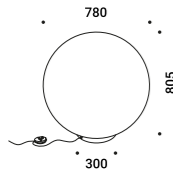

MOON F

Davide Groppi / 2023

Floor / Diffuse / Indoor

Material Japanese paper - PE
Finish .00 Standard

Note Floor luminaire. PE and Japanese paper shade. Matt white base. Dimmer on the cable. White cable. For air and sea shipping: moisture barrier bag packaging compulsory for all models and wooden crate compulsory for MOON 120 F model.

Apparecchio illuminante da terra. Paralume in PE e carta giapponese. Base bianco opaco. Dimmer lungo il cavo. Cavo bianco. Per spedizioni aerea e via nave: sacco barriera obbligatorio per tutti i modelli e cassa in legno obbligatoria per il modello MOON 120 F.

MOON 80 F

Max 15W - E27
100-240V - 50/60Hz
Dimmer on board
Bulb not included
C E IP20

Standard - Dimmer on board

| 1A4880000.00.06 |