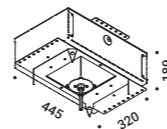

<b>Trapdoor for plasterboard 12,5 mm / Botola per cartongesso 12,5 mm</b>				Not included
Standard	Cut-out 415x415 mm	NULLA	1A3790000.00.00	

<b>Masonry Box / Cassaforma per laterizio</b>				Not included
Standard		NULLA 18	1A2390000.00.00	