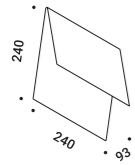

FOLDER

967 DESIGN / 2013

Wall / Indirect / Indoor

Material Metal
Finish .03 Matt White

Note Wall luminaire.

Apparecchio illuminante da parete.

FOLDER

20W

110-240V - 50/60Hz

2700K - 397lm / 3000K - 415lm

CRI >80

Driver integrated

DALI

CE IP20

Matt White - 2700K - DALI

1A3350300.27.01

Matt White - 3000K - DALI

1A3350300.30.01