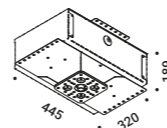

<b>Trapdoor for plasterboard 12,5 mm / Botola per cartongesso 12,5 mm</b>				Not included
Standard	Cut-out 415x415 mm	NULLA	1A3790000.00.00	

<b>Masonry Box / Cassaforma per laterizio</b>				Not included
Standard		NULLA 18	1A2390000.00.00	