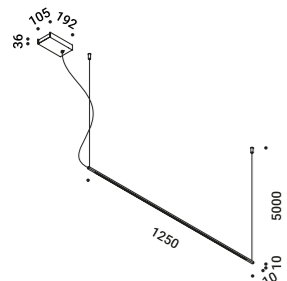

Suspension / Direct / Indoor

Material Metal - Methacrylate
Finish .03 Matt White .08 Brushed Brass

Note Suspension luminaire. Matt white rose. AISI 304 stainless steel suspension cables. Transparent cable. Possibility for the luminaire to be powered by ENDLESS conductive tape and by dedicated voltage/current (Max 48V DC - Max 150W - Max 4A). See page: ENDLESS. SHANGHAI 2: version with power cable only and without rose. *Apparecchio illuminante a sospensione. Rosone bianco opaco. Cavi di sospensione in inox AISI 304. Cavo trasparente. Alimentabile anche con il tape conduttivo ENDLESS e tensione/corrente dedicata (Max 48V DC - Max 150W - Max 4A). Vedi pagina ENDLESS. SHANGHAI 2: versione con solo il cavo di alimentazione e senza rosone.*

SHANGHAI 1

Ceiling driver version
15,5W
110-240V - 50/60Hz
2700K - 592lm / 3000K - 619lm
CRI >90
Driver integrated
PUSH
CE IP20

Matt White - 2700K - PUSH 1A3260300.27.04
Matt White - 3000K - PUSH 1A3260300.30.04
Brushed Brass - 2700K - PUSH 1A3260800.27.04
Brushed Brass - 3000K - PUSH 1A3260800.30.04