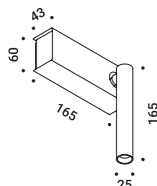

MIRA

8W
110-240V - 50/60Hz
2700K - 327lm / 3000K - 352lm
CRI >90
Driver integrated
DALI
CE IP20

Matt White - 2700K - DALI
Matt White - 3000K - DALI
Matt Black - 2700K - DALI
Matt Black - 3000K - DALI

1A2280300.27.01
1A2280300.30.01
1A2280400.27.01
1A2280400.30.01