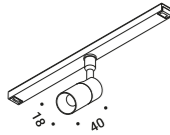

COLIBRÌ 18 - 25°

2W - 0,07A
48V DC
2700K - 79lm / 3000K - 81lm
CRI >90
Beam 25°
Driver integrated
DALI
CE IP20

Matt Black - 2700K - DALI
Matt Black - 3000K - DALI

1A4270400.27.01
1A4270400.30.01