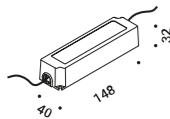

#### Installation box / Cassaforma

Not included

Standard	Cut-out 55 mm Minimum space for mounting 110 mm	1A1560000.00.00
----------	--	-----------------

Drivers / Alimentatori