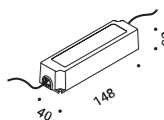

Concrete box / Cassaforma per cemento	Not included
Standard	1A4460000.00.00

Drivers / Alimentatori