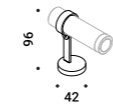

**Compulsory accessories / Accessori obbligatori**

Installation kits / Kit d'installazione

<b>Wall bracket / Staffa da parete</b>		Not included
Stainless Steel	Brushed INOX	1A4431000.00.00

<b>Ceiling rose / Rosone</b>		Not included
Matt Black	Brushed INOX	1A4441000.00.00