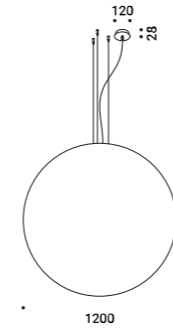

Standard - ON/OFF

|1A2830000.00.00 |

**MOON 80**  
 Max 15W - E27  
 100-240V - 50/60Hz  
 ON/OFF  
 Bulb not included  
 CE IP20

Standard - ON/OFF

|1A2840000.00.00 |

**MOON 120**  
 Max 2x25W - E27  
 100-240V - 50/60Hz  
 ON/OFF  
 Bulb not included  
 CE IP20