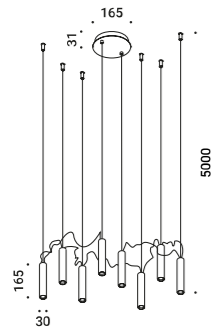

Suspension / Direct / Indoor

Material Metal
Finish .03 Matt White .26 Total Black

Note Suspension luminaire. Matt white rose and red cables for the matt white finish. Matt black rose and anthracite grey cables for the matt black finish. AISI 304 stainless steel suspension cables. *Apparecchio illuminante a sospensione. Rosone bianco opaco e cavi rossi per la finitura bianco opaco. Rosone nero opaco e cavi grigio antracite per la finitura nero opaco. Cavi di sospensione in inox AISI 304.*

SIMBIOSI

15W
110-240V - 50/60Hz
2700K - 931lm / 3000K - 960lm
CRI >90
Driver integrated
DALI

CE IP20

Matt White - 2700K - DALI
Matt White - 3000K - DALI
Total Black - 2700K - DALI
Total Black - 3000K - DALI

1A2870300.27.01
1A2870300.30.01
1A2872600.27.01
1A2872600.30.01