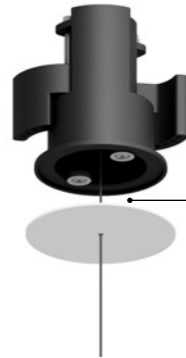

SUSPENSION KITS / KIT DI SOSPENSIONE

Recessed suspension kit / Kit di sospensione da incasso

Suspension kit for 12,5 mm plasterboard
Plasterboard cut-out Ø 44 mm
Minimum space for mounting 70 mm

Kit di sospensione per cartongesso 12,5 mm
Dimensioni taglio cartongesso Ø 44 mm
Spazio minimo per incasso 70 mm

Magnetic fixing
Fissaggio magnetico

Version	Use	Product reference	Finish	Code		
Recessed suspension kit.01	For suspension cables	REFLEX S 1	Matt White	1X0000300.01.00		
		REFLEX S 2				
		SHANGHAI 1				
		SHANGHAI 2				
		SOTTILE 1				
Recessed suspension kit.02	For electrical cables	SOTTILE 1 DE	Matt Black	1X0000400.01.00		
		SOTTILE 2				
		SOTTILE 2 DE				
		MAGIA			Matt White	1X0000300.02.00
		Matt Black			1X0000400.02.00	
Recessed suspension kit.03	For suspension cables	MASAI 1	Matt White	1X0000300.03.00		
		MASAI 2				
		SPY DE			Matt Black	1X0000400.03.00
Recessed suspension kit.04	For electrical cables	ASINTOTO	Matt White	1X0000300.04.00		
		REFLEX S 2				
		SHANGHAI 2			Matt Black	1X0000400.04.00
SOTTILE 2						
Recessed suspension kit.05	For electrical cables	SOTTILE 2 DE	Matt White	1X0000300.05.00		
		LOUIS XIV 2	Matt Black	1X0000400.05.00		
SOTTOSOPRA 2