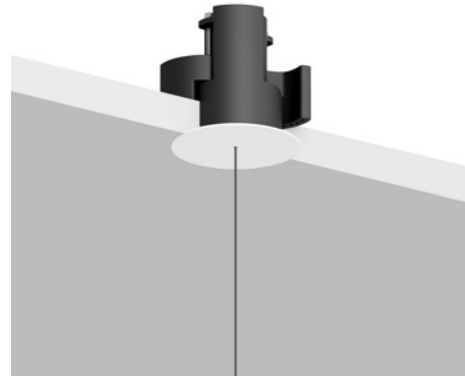

SUSPENSION KITS / KIT DI SOSPENSIONE

Recessed suspension kit / Kit di sospensione da incasso

Suspension kit for 12,5 mm plasterboard
Plasterboard cut-out Ø 44 mm
Minimum space for mounting 70 mm

Kit di sospensione per cartongesso 12,5 mm
Dimensioni taglio cartongesso Ø 44 mm
Spazio minimo per incasso 70 mm

Magnetic fixing
Fissaggio magnetico

Version	Use	Product reference	Finish	Code		
Recessed suspension kit.01	For suspension cables	REFLEX S 1	Matt White	1X0000300.01.00		
		REFLEX S 2				
		SHANGHAI 1				
		SHANGHAI 2				
		SOTTILE 1				
Recessed suspension kit.02	For electrical cables	SOTTILE 1 DE	Matt Black	1X0000400.01.00		
		SOTTILE 2				
		SOTTILE 2 DE				
		MAGIA			Matt White	1X0000300.02.00
		Matt Black			1X0000400.02.00	
Recessed suspension kit.03	For suspension cables	MASAI 1	Matt White	1X0000300.03.00		
		MASAI 2				
		SPY DE			Matt Black	1X0000400.03.00
Recessed suspension kit.04	For electrical cables	ASINTOTO	Matt White	1X0000300.04.00		
		REFLEX S 2				
		SHANGHAI 2			Matt Black	1X0000400.04.00
SOTTILE 2						
Recessed suspension kit.05	For electrical cables	SOTTILE 2 DE	Matt White	1X0000300.05.00		
		LOUIS XIV 2	Matt Black	1X0000400.05.00		
SOTTOSOPRA 2