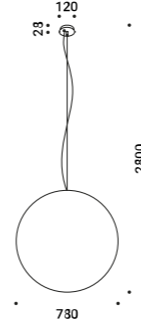

MOON 80
Max 15W - E27
100-240V - 50/60Hz
ON/OFF
Bulb not included
CE IP20

Standard - ON/OFF

|1A2840000.00.00 |