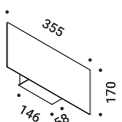

Wall/ceiling driver / Alimentatore da parete/soffitto			Not included
Matt White	Input 100-240V - 50/60Hz Output 350mA - 18,5W - IP20 DALI - PUSH - 1-10V	1A3010300.00.07