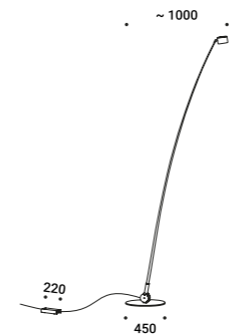

SAMPEI 290
Max 17W
110-240V - 50/60Hz
2700K - 1370lm / 3000K - 1456lm
CRI >90
Driver integrated
Dimmer on board
CE IP20

Matt White - 2700K - Dimmer on board
Matt White - 3000K - Dimmer on board
Matt Black - 2700K - Dimmer on board
Matt Black - 3000K - Dimmer on board

1A3750305.27.06
1A3750305.30.06
1A3750405.27.06
1A3750405.30.06