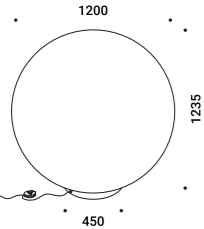

MOON 120 F

Max 2x25W - E27
100-240V - 50/60Hz
Dimmer on board
Bulb not included
C E IP20

Standard - Dimmer on board

| 1A4890000.00.06 |

Davide Groppi / 2023

MOON F

Optional accessories / Accessori opzionali

Other accessories / Altri accessori

Moisture barrier bag / Sacco barriera			Not included
Packaging for air and sea shipping	MOON 80 F	4A2840010	

Moisture barrier bag / Sacco barriera			Not included
Packaging for air and sea shipping	MOON 120 F	49860020	

Wooden crate / Cassa in legno			Not included
Packaging for air and sea shipping	MOON 120 F	49860010