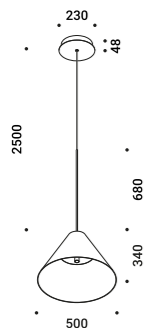

Suspension / Direct-Indirect / Indoor

Material Metal
Finish .03 Matt White

Note Suspension luminaire. Matt white rose. Dual emission and on/off. White cable. SOTTOSOPRA 2: version with power cable only and without rose. *Apparecchio illuminante a sospensione. Rosone bianco opaco. Doppia emissione ed accensione. Cavo bianco. SOTTOSOPRA 2: versione con solo il cavo di alimentazione e senza rosone.*

SOTTOSOPRA 1

Ceiling driver version
24W
240V - 50/60Hz
2700K - Down 228lm - Up 1827lm /
3000K - Down 245lm - Up 1876lm
CRI >90
UGR <19
Driver integrated
TRIAC/IGBT
CE IP20

Matt White - 2700K - TRIAC/IGBT | 1A4540300.27.02 |
Matt White - 3000K - TRIAC/IGBT | 1A4540300.30.02 |