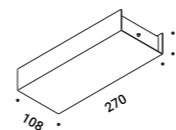

Ceiling driver / Driver da soffitto			Not included
Matt White	Input 120-240V - 50/60Hz Output 24V - 60W - IP20 DALI - PUSH - 1-10V - TRIAC	Max 3 modules	1A4740300.00.05