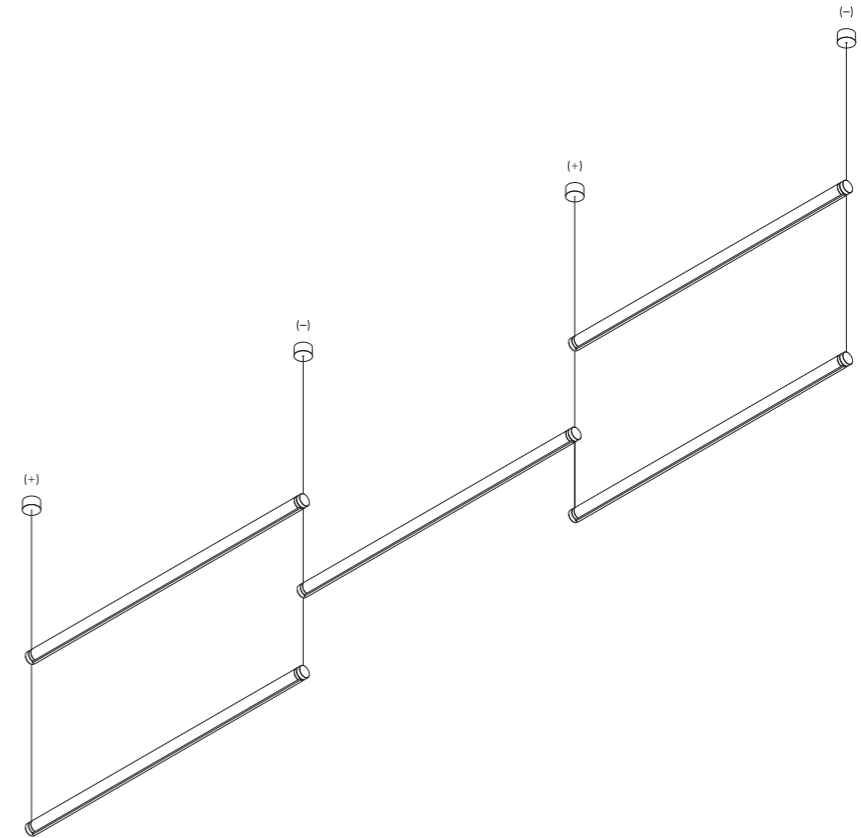

Example of multiple installation with recessed suspension kit

Example of multiple installation | Max 3 modules for cable