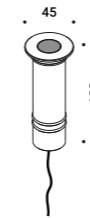

BUIO TRIM ELLIPTICAL

Black filter
6,2W
24V DC
2700K - 132lm / 3000K - 136lm
CRI >90
UGR <19
Driver not included
CE IP67

Matt Black - 2700K
Matt Black - 3000K

1A5150400.27.20
1A5150400.30.20