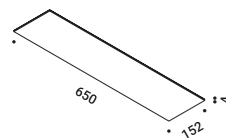

REFLEX

Michele Groppi / 2022

Wall / Indirect / Indoor

Material Metal - Mirror
Finish .04 Matt Black

Note Wall luminaire. Plane with mirror finish. Matt black rear plane. Possibility for the luminaire to be powered by ENDLESS system (Max 48V DC - Max 150W - Max 4A) and to be used, on the same circuit, with the ENDLESS models. See page: ENDLESS.

Apparecchio illuminante da parete. Piano con finitura a specchio. Retro del piano nero opaco. Alimentabile anche con il sistema ENDLESS (Max 48V DC - Max 150W - Max 4A) ed utilizzabile, sullo stesso circuito, con i modelli ENDLESS. Vedi pagina ENDLESS.