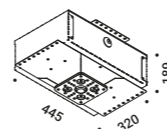

Masonry Box / Cassaforma per laterizio				Not included
Standard		NULLA 25	1A2380000.00.00