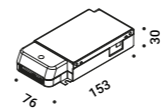

Compulsory accessories / Accessori obbligatori

Drivers / Alimentatori