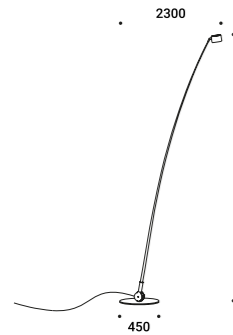

# SAMPEI 440 OUTDOOR

Enzo Calabrese - Davide Groppi / 2011

Floor-Outdoor / Direct / Outdoor

**Material** Glass fiber - Metal  
**Finish** .03 Matt White .04 Matt Black

**Note** Outdoor floor luminaire. Adjustable in all directions. Black cable (5 m). *Apparecchio illuminante da esterno da terra. Orientabile in tutte le direzioni. Cavo nero (5 m).*