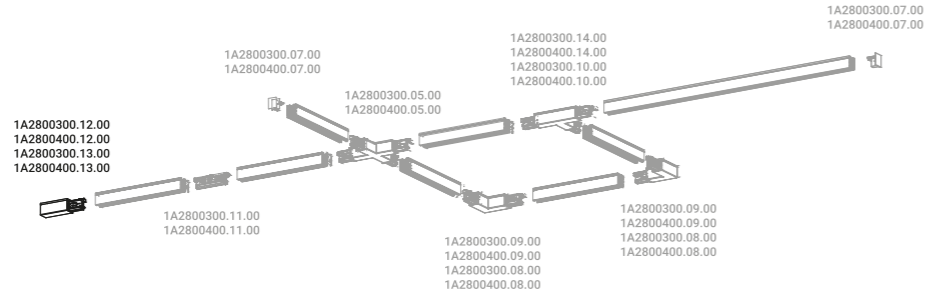

Power right connector and power left connector installation