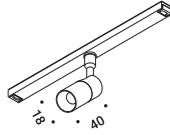

Compulsory accessories / Accessori obbligatori

Luminaires / Corpi illuminanti

COLIBRÌ 18 - 15°

2W - 0,07A
48V DC
2700K - 81lm / 3000K - 84lm
CRI >90
Beam 15°
Driver integrated
DALI
CE IP20

Matt Black - 2700K - DALI
Matt Black - 3000K - DALI

1A4260400.27.01
1A4260400.30.01