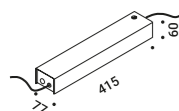

Driver with plug / Alimentatore con spina		Not included
Matt White	Input 100-240V - 50/60Hz Output 48V - 150W - Max 3,125A IP20 - ON/OFF	1A0260300.00.00
Matt Black	Input 100-240V - 50/60Hz Output 48V - 150W - Max 3,125A IP20 - ON/OFF	1A0260400.00.00