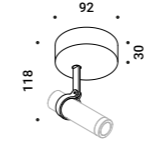

**Compulsory accessories / Accessori obbligatori**

Installation kits / Kit d'installazione

<b>Wall bracket / Staffa da parete</b>		Not included
Stainless Steel	Brushed INOX	1A4431000.00.00

<b>Ceiling rose / Rosone</b>		Not included
Matt Black	Brushed INOX	1A4441000.00.00