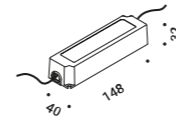

Drivers / Alimentatori

Driver / Alimentatore		Not included
110-240V	24V/25W/IP67/ON/OFF	1Z1120620