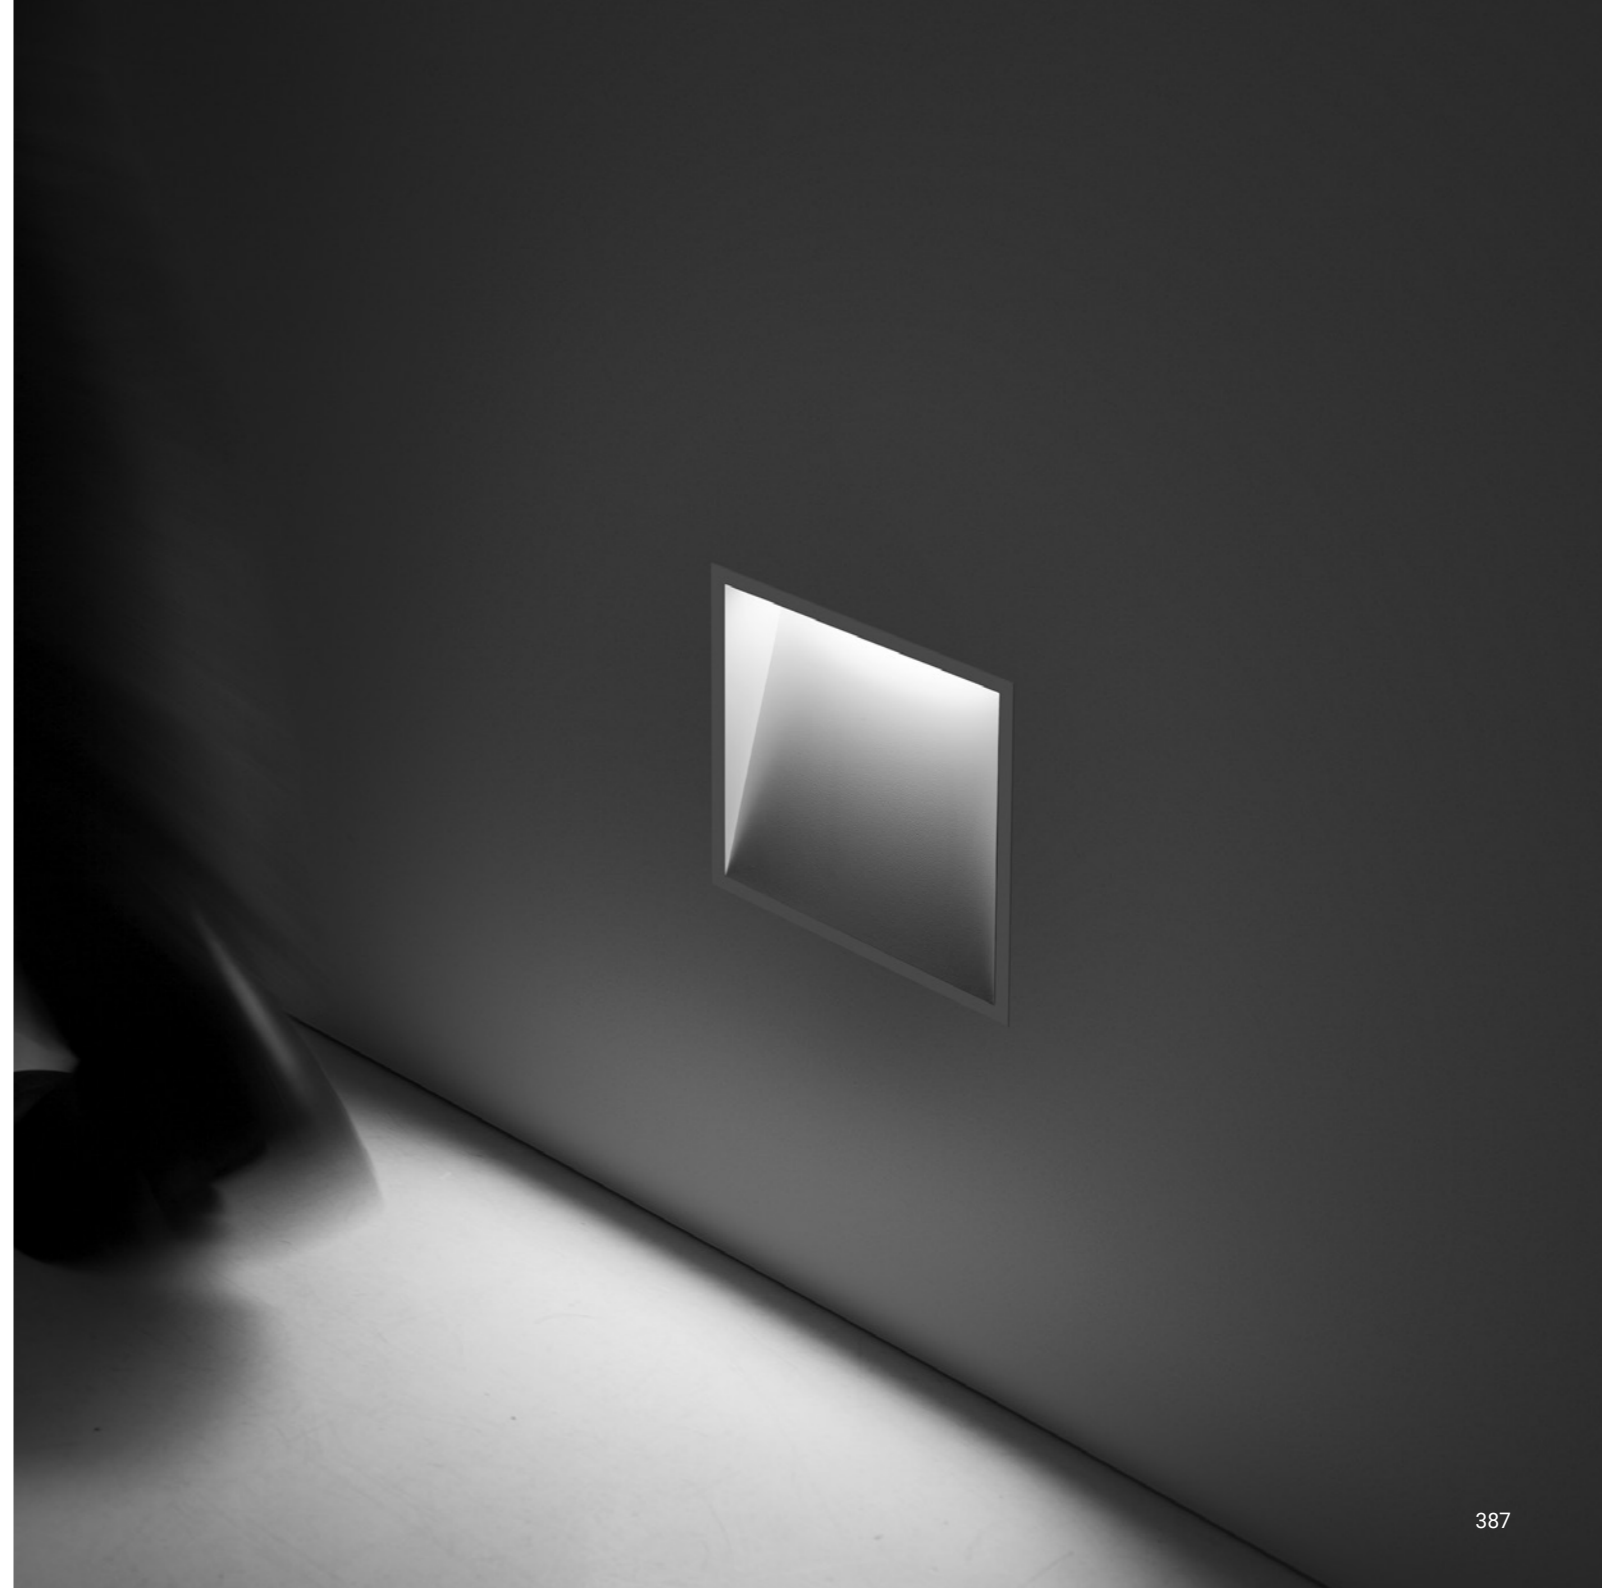

**Installation box / Cassaforma**

Not included

Standard	Plasterboard cut-out 161x138 mm Minimum space for mounting 80 mm	1A3530000.00.00
----------	---	-----------------

A tool to light.

The luminaire is pure form, a simple container for the light source.  
Light is incorporated into the space, becoming an architectural element.