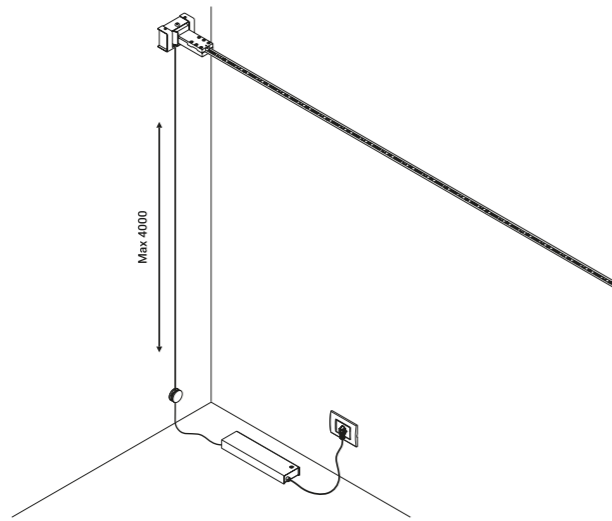

Example of installation with driver with plug