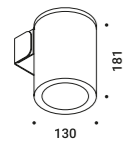

CHILLOUT

/ 2011

Outdoor-Wall / Direct / Outdoor

Material Glass - Metal

Finish .03 Matt White

Note Outdoor wall luminaire. Adjustable along the vertical axis.

Apparecchio illuminante da esterno da parete. Orientabile lungo l'asse verticale.

CHILLOUT

Max 12W - E27

100-240V - 50/60Hz

ON/OFF

Bulb not included

CE IP65

Matt White - ON/OFF

1A3660300.00.00

Optional accessories / Accessori opzionali

Installation kits / Kit d'installazione

Driver connector IP68 / Connettore driver IP68

Included

1 Piece

1A1660000.00.00