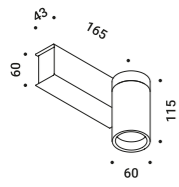

Wall-Ceiling / Direct / Indoor

Material Metal
Finish .03 Matt White .04 Matt Black

Note Wall luminaire. Adjustable in all directions. DOT P DE and DOT P DE 51: *Apparecchio illuminante da parete. Orientabile in tutte le direzioni. DOT P DE e DOT P DE 51: versioni a doppia emissione. DOT P ENDLESS e DOT P ENDLESS CASAMBI: apparecchi illuminanti dedicati al sistema ENDLESS (Max 48V DC - Max 150W - Max 4A). They can be used, on the same circuit, with the ENDLESS models. See page: ENDLESS.*

DOT P
13W
100-240V - 50/60Hz
2700K / 3000K
CRI >97
Driver integrated
DALI
CE IP20

Matt White - 2700K - DALI
Matt White - 3000K - DALI
Matt Black - 2700K - DALI
Matt Black - 3000K - DALI

1A2340300.27.01
1A2340300.30.01
1A2340400.27.01
1A2340400.30.01