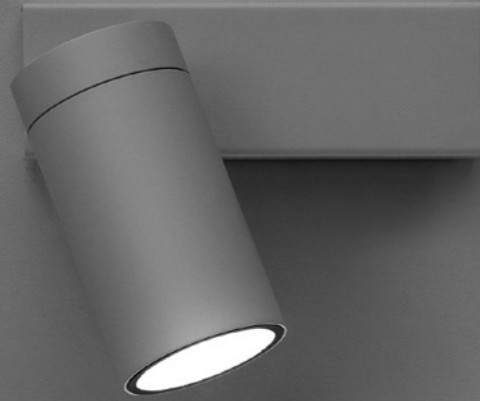

## DOT P

Omar Carraglia - Davide Groppi / 2015

**A tool to light.**

**A luminaire designed for use with state-of-the-art LED modules to offer superior performance and a wide range of light beams.**

**Luminaire available also in ENDLESS version.**