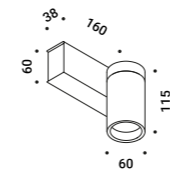

DOT P ENDLESS CASAMBI
ENDLESS version only
15,5W - 0,4A
48V DC
2700K / 3000K
CRI >97
Driver not included
See page ENDLESS
CE IP20 E A

Matt White - 2700K
Matt White - 3000K
Matt Black - 2700K
Matt Black - 3000K

1A2340300.27.41
1A2340300.30.41
1A2340400.27.41
1A2340400.30.41