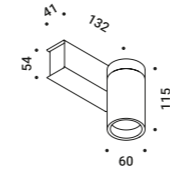

DOT P 51
Max 10W - GU10
100-240V - 50/60Hz
ON/OFF
Bulb not included
CE IP20

Matt White - ON/OFF
Matt Black - ON/OFF

1A2490300.00.00
1A2490400.00.00