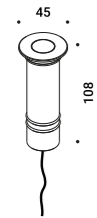

BUIO TRIM - 25°

Transparent filter
6,2W
24V DC
2700K - 300lm / 3000K - 309lm
CRI >90
Beam 25°
UGR <19
Driver not included

Matt Black - 2700K
Matt Black - 3000K

1A5180400.27.20
1A5180400.30.20