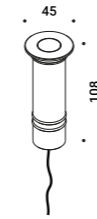

BUIO TRIM ELLIPTICAL

Transparent filter
6,2W
24V DC
2700K - 263lm / 3000K - 271lm
CRI >90
UGR <19
Driver not included

Matt Black - 2700K
Matt Black - 3000K

1A5190400.27.20
1A5190400.30.20