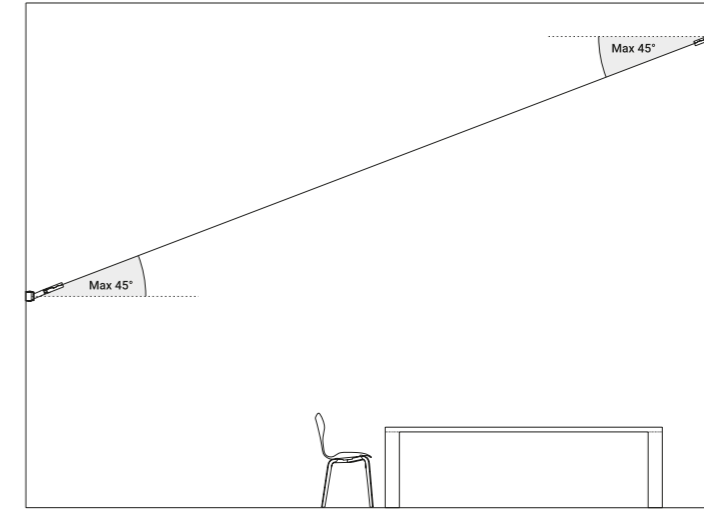

1A0120400.00.00 - Example of installation with kit wall connection vertical sloped 45°

1A0080400.00.00 - Example of installation with ceiling installation kit

Light runs on a wire. An almost imperceptible wire, suspended in space.  
 Like a tightrope walker on a thin rope, the light reaches everywhere,  
 weightless and wonderful. Ohm is an electro mechanic project  
 that takes maximum advantage of the characteristics of luminous diodes.  
 Its secret is a special unipolar wire stretched from wall to wall.  
 Where the light comes from is discreetly hidden,  
 giving all the attention to what it is illuminating.  
 It is possible to replace the light source even with the luminaire assembled.  
 Luminaire designed also to be powered by ENDLESS conductive tape.