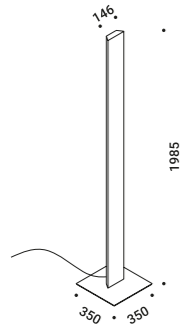

# MOVIE

Omar Carraglia / 2005

Floor / Indirect / Indoor

Material Metal - Polycarbonate

Finish .03 Matt White .13 Black Brushed Stainless Steel

Note Floor luminaire. RGBW wireless control. Black cable.

*Apparecchio illuminante da terra. RGBW wireless control. Cavo nero.*