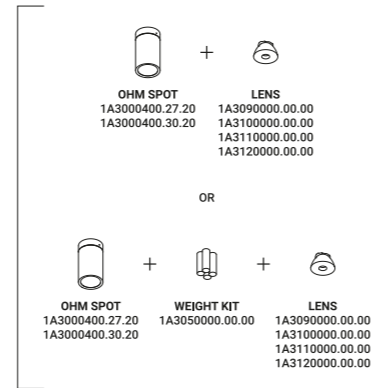

Remote driver version