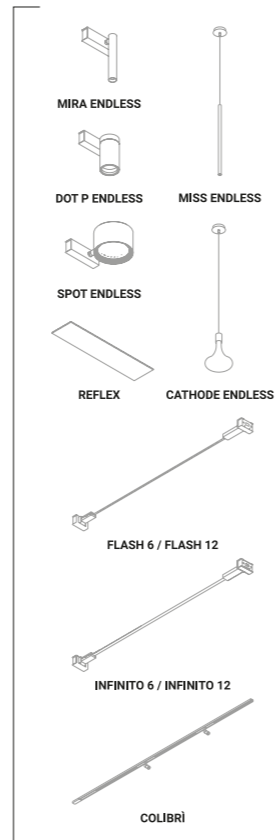

ENDLESS ON/OFF
(Max 48V DC -
Max 150W - Max 4A)