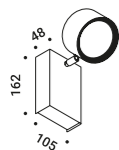

Wall-Ceiling / Direct / Indoor

Material Metal

Finish .03 Matt White .04 Matt Black

Note Wall luminaire. Adjustable in all directions. SPOT ENDLESS and SPOT ENDLESS CASAMBI: luminaires dedicated to ENDLESS system (Max 48V DC - Max 150W - Max 4A). They can be used, on the same circuit, with the ENDLESS models. See page: ENDLESS.

Apparecchio illuminante da parete. Orientabile in tutte le direzioni. SPOT ENDLESS e SPOT ENDLESS CASAMBI: apparecchi illuminanti dedicati al sistema ENDLESS (Max 48V DC - Max 150W - Max 4A) ed utilizzabili, sullo stesso circuito, con i modelli ENDLESS. Vedi pagina ENDLESS.

SPOT

Max 17W
110-240V - 50/60Hz
CRI >90
Driver integrated
DALI
LED module not included
CE IP20

Matt White - DALI
Matt Black - DALI

1A1080305.00.01
1A1080405.00.01