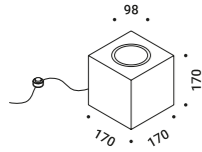

## Q

Max 10W - GU10  
100-240V - 50/60Hz  
ON/OFF  
Bulb not included  
CE IP20

Standard - ON/OFF

| 1A2760000.00.00 |

A special project, an authentic ready-made.  
Obtained from a flexible fishing rod, it is a delicate and elegant sign,  
which brings to mind the subtle branches of a willow tree  
or bamboo canes floating on a light breeze.  
Sampei is an unexpected gift, it is the magic of looking up, using light as a hook,  
and being amazed by so much weightlessness.