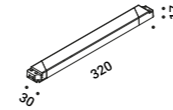

Strip LED - 5 m - IP20		Not included
	Input 24V DC - 63W - IP20 2700K - 6200lm - CRI >94	1A5010000.27.20
	Input 24V DC - 63W - IP20 3000K - 6900lm - CRI >94	1A5010000.30.20

Drivers / Alimentatori

Driver / Alimentatore		Not included
100-240V	24V/80W/IP20/ON/OFF	1Z1120440