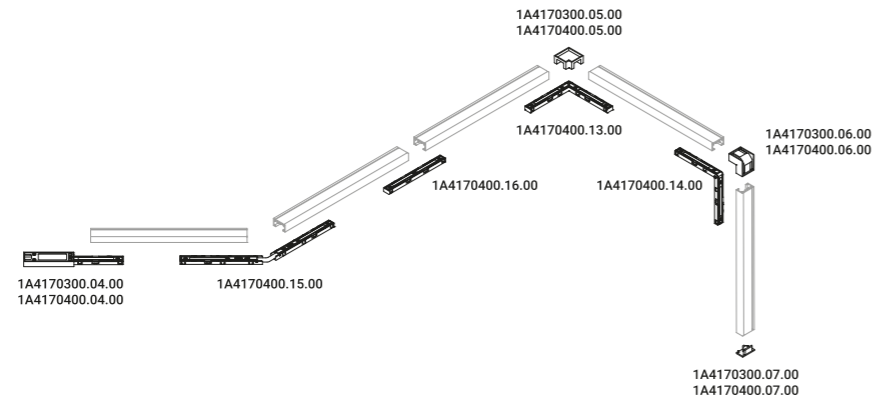

Layout example of wall and ceiling version