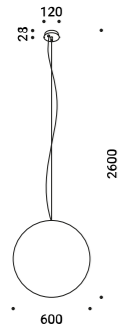

Suspension / Diffuse / Indoor

Material Japanese paper - PE
Finish .00 Standard

Note Suspension luminaire. PE and Japanese paper shade. Matt white rose. AISI 304 stainless steel suspension cable. White cable. Compulsory moisture barrier bag packaging for air and sea shipping. MOON 60 DE: version with dual emission and on/off. Transparent cable. For air and sea shipping: moisture barrier bag packaging compulsory for all models and wooden crate specifically compulsory for MOON 120 and MOON 200 models.

Apparecchio illuminante a sospensione. Paralume in PE e carta giapponese. Rosone bianco opaco. Cavo di sospensione in inox AISI 304. Cavo bianco. MOON 60 DE: versione a doppia emissione ed accensione. Cavo trasparente. Per spedizioni aerea e via nave: sacco barriera obbligatorio per tutti i modelli e cassa in legno obbligatoria per modelli MOON 120 e MOON 200.

MOON 60
Max 15W - E27
100-240V - 50/60Hz
ON/OFF
Bulb not included
CE IP20

Standard - ON/OFF

|1A2820000.00.00 |