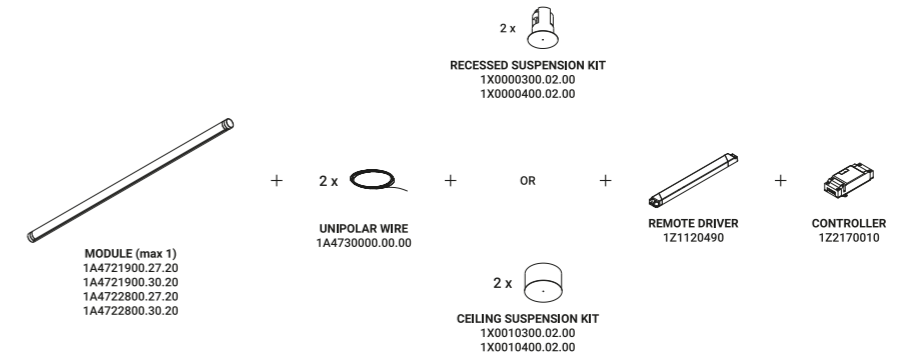

Single installation with recessed or ceiling suspension kit