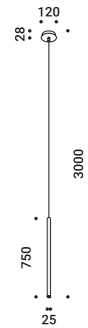

MISS ENDLESS

Endless version only
5,5W - 0,14A
48V DC - 50/60Hz
2700K - 290lm / 3000K - 310lm
CRI >90
Driver not included
See page ENDLESS
CE IP20

Matt White - 2700K
Matt White - 3000K
Matt Black - 2700K
Matt Black - 3000K
Brushed Brass - 2700K
Brushed Brass - 3000K
Total Black - 2700K
Total Black - 3000K

1A2960300.27.40
1A2960300.30.40
1A2960400.27.40
1A2960400.30.40
1A2960800.27.40
1A2960800.30.40
1A2962600.27.40
1A2962600.30.40