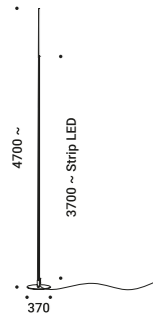

ORIGINE OUTDOOR

Davide Groppi - Giorgio Rava / 2020

Outdoor-Floor / Indirect / Outdoor

Material Glass fiber - Metal
Finish .04 Matt Black

Note Outdoor floor luminaire. Black cable (5 m).

Apparecchio illuminante da esterno da terra. Cavo nero (5 m).