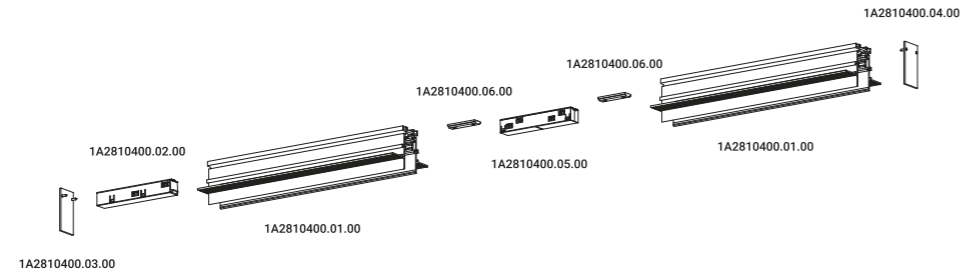

Layout example

Systems / Direct / Indoor

Material Metal - Polycarbonate

Finish .03 Matt White .04 Matt Black

Note Recessed track system operating at 48V DC.

Sistema a binario da incasso funzionante a 48V DC.

Compulsory accessories / Accessori obbligatori

Installation kits / Kit d'installazione

Plasterboard track 12,5 mm / Binario per cartongesso 12,5 mm		Not included
Matt Black	48V DC - Max 15A Length 2000 mm Cut-out 2000x26 mm	1A2810400.01.00

Power connector / Elemento di alimentazione		Not included
Matt Black	Output 48V - Max 15A	1A2810400.02.00

End cap for power connector / Tappo di chiusura per alimentazione		Not included
Matt Black		1A2810400.03.00

End cap / Tappo di chiusura		Not included
Matt Black		1A2810400.04.00