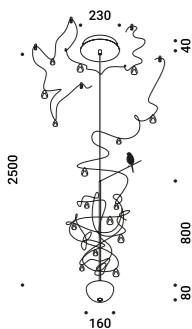

Suspension / Direct-Indirect / Indoor

Material Glass - Metal
Finish .19 Polished Gold

Note Suspension luminaire. Eighty crystal drops and a bird. Natural brass branches. Structure with polished gold finish. Matt white rose. Dual emission and on/off. White cable. LOUIS XIV 2: version with power cable only and without rose. *Apparecchio illuminante a sospensione. Ottanta gocce in cristallo e un uccellino. Rami in ottone naturale. Struttura con finitura oro lucido. Rosone bianco opaco. Doppia emissione ed accensione. Cavo bianco. LOUIS XIV 2: versione con solo il cavo di alimentazione e senza rosone.*

LOUIS XIV 1

Ceiling driver version
16,5W
110-240V - 50/60Hz
2700K - Up 890lm - Down 210lm /
3000K - Up 936lm - Down 235lm
CRI >90
UGR <19
Driver integrated
DALI - PUSH - 1-10V

Polished Gold - 2700K - DALI - PUSH - 1-10V | 1A4361900.27.07 |
Polished Gold - 3000K - DALI - PUSH - 1-10V | 1A4361900.30.07 |