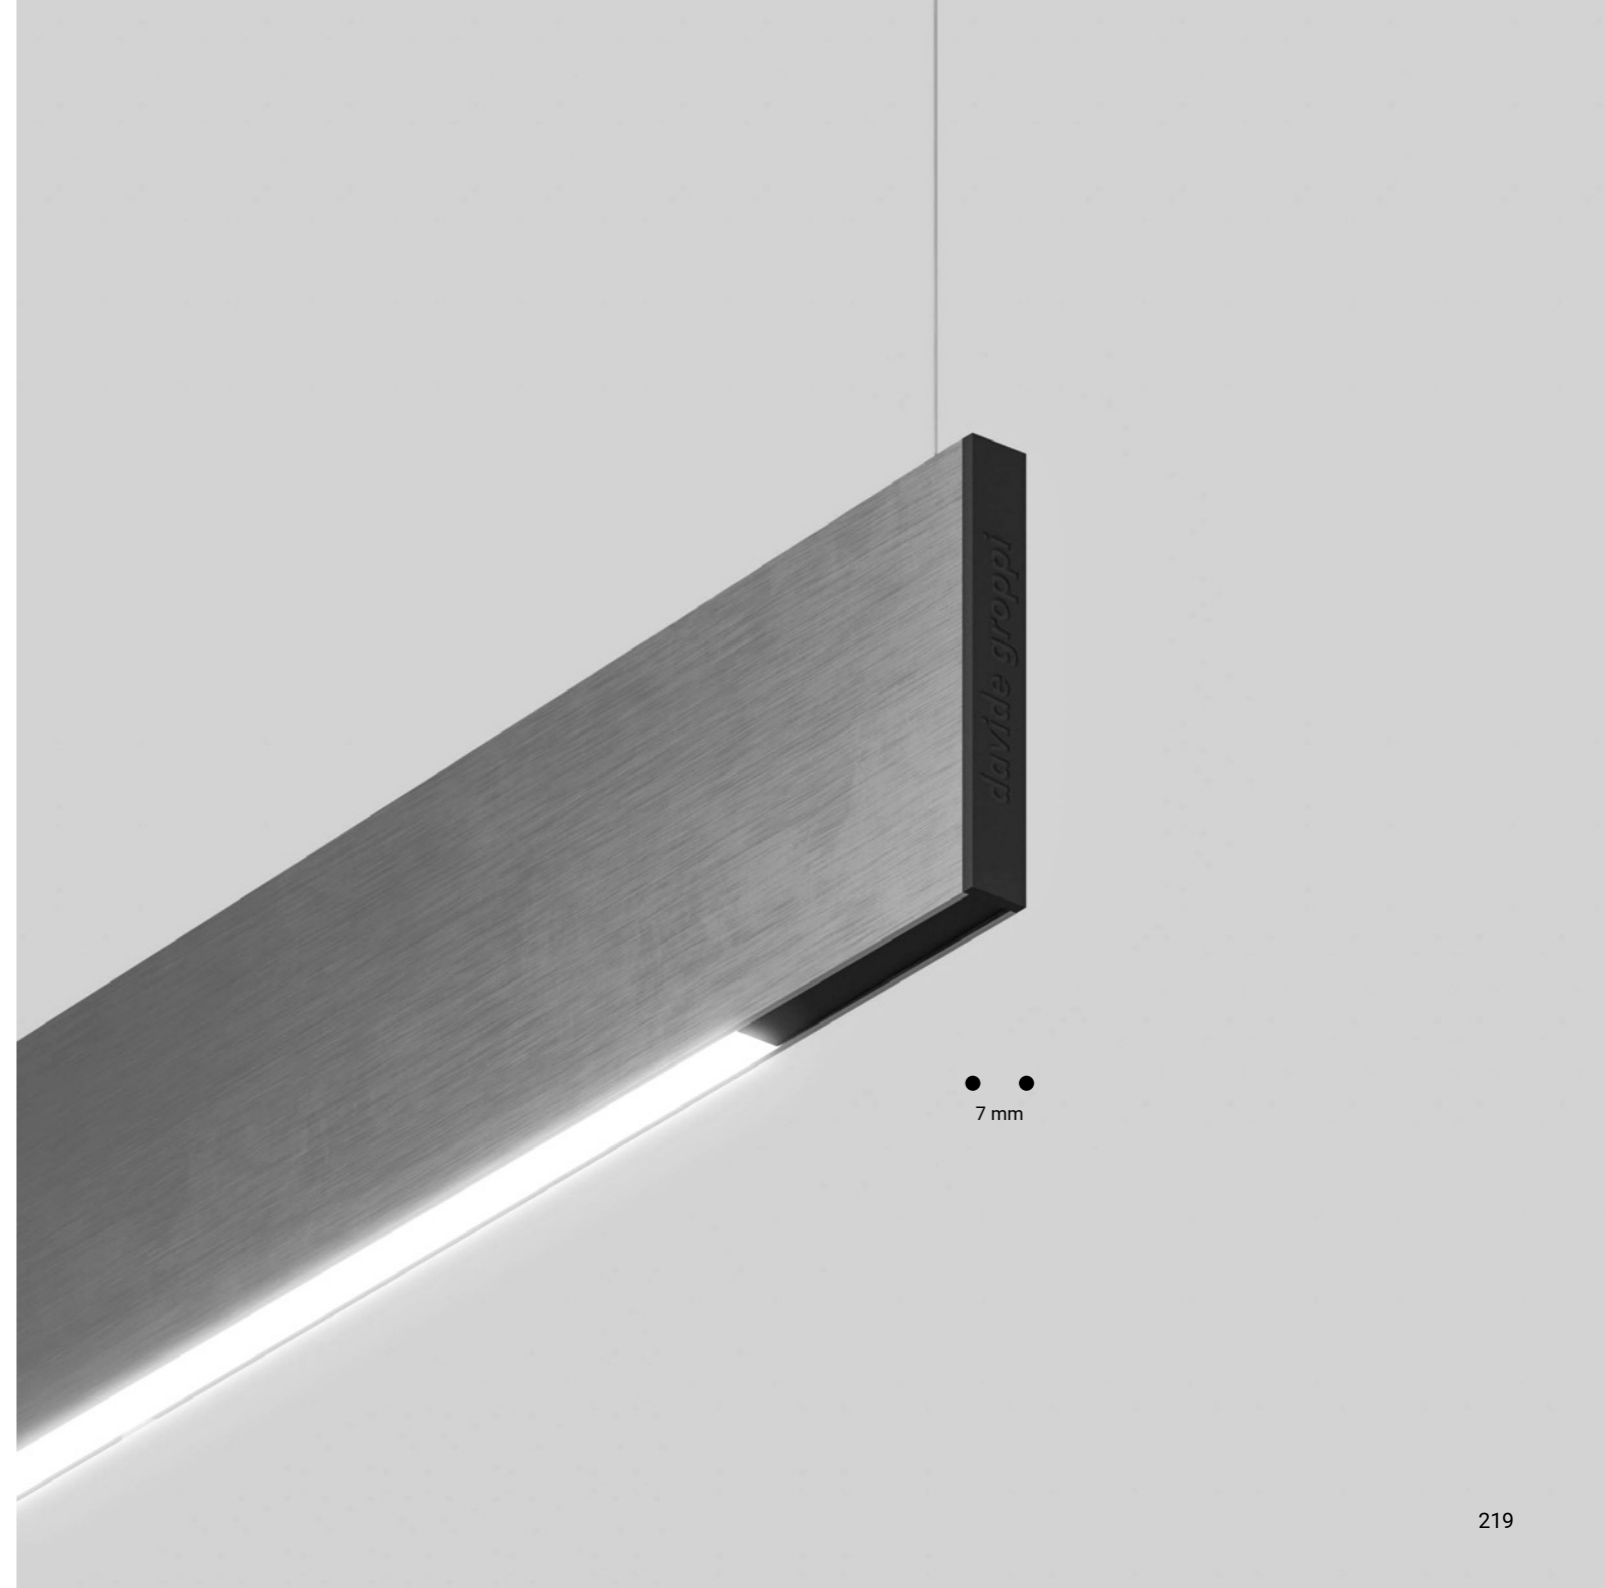

Optional accessories / Accessori opzionali

Suspension kits / Kit di sospensione

Recessed suspension kit for 12,5 mm plasterboard / Kit di sospensione da incasso per cartongesso 12,5 mm				Not included
Matt White	For suspension cables - 1 Piece Plasterboard cut-out Ø 44 mm Minimum space for mounting 70 mm		1X0000300.01.00	
Matt Black	For suspension cables - 1 Piece Plasterboard cut-out Ø 44 mm Minimum space for mounting 70 mm		1X0000400.01.00	
Matt White	For electrical cables - 1 Piece Plasterboard cut-out Ø 44 mm Minimum space for mounting 70 mm	SOTTILE 2 / SOTTILE 2 DE	1X0000300.04.00	
Matt Black	For electrical cables - 1 Piece Plasterboard cut-out Ø 44 mm Minimum space for mounting 70 mm	SOTTILE 2 / SOTTILE 2 DE	1X0000400.04.00	

Ceiling suspension kit / Kit di sospensione da soffitto				Not included
Matt White	For suspension cables - 1 Piece		1X0010300.01.00	
Matt Black	For suspension cables - 1 Piece		1X0010400.01.00	
Matt White	For electrical cables - 1 Piece	SOTTILE 2 / SOTTILE 2 DE	1X0010300.04.00	
Matt Black	For electrical cables - 1 Piece	SOTTILE 2 / SOTTILE 2 DE	1X0010400.04.00	

Wall adapter plate / Piastra di adattamento da parete				Not included
Matt White	For mounting on brick masonry walls		1X0050300.01.00