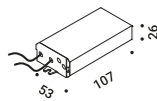

QUAD

/ 2021

Recessed / Diffuse / Indoor

Material Metal
Finish .03 Matt White

Note Recessed luminaire. Plasterboard hole: 40x60 mm. Minimum space for recessed installation: 80 mm. *Apparecchio illuminante da incasso. Foro del cartongesso: 40x60 mm. Spazio minimo per incasso: 80 mm.*

QUAD

2W
Max 500mA DC
2700K - 128lm / 3000K - 133lm
CRI >90
Driver not included
CE IP44

Matt White - 2700K
Matt White - 3000K

1A1510300.27.20
1A1510300.30.20

Compulsory accessories / Accessori obbligatori

Drivers / Alimentatori