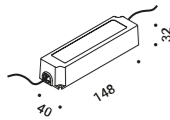

Compulsory accessories / Accessori obbligatori

Drivers / Alimentatori