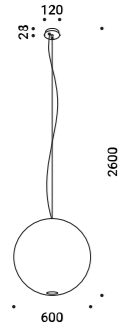

MOON 60 DE
Dual emission
Max 15W - E27 + Max 10W - GU10
100-240V - 50/60Hz
ON/OFF
Bulb not included
CE IP20

Standard - ON/OFF

|1A2830000.00.00 |