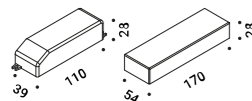

Compulsory accessories / Accessori obbligatori

Installation kits / Kit d'installazione

Plasterboard flange 12,5 mm / Flangia per cartongesso 12,5 mm				Not included
Matt Black	Cut-out Ø 21 mm Minimum space for mounting 100 mm IP65	NULLA	1A2200400.00.00	

Plasterboard flange 12,5 mm / Flangia per cartongesso 12,5 mm				Not included
Matt Black	Cut-out Ø 22 mm Minimum space for mounting 190 mm	NULLA 18	1A2210400.00.00	

Plasterboard flange 12,5 mm / Flangia per cartongesso 12,5 mm				Not included
Matt Black	Cut-out Ø 35 mm Minimum space for mounting 190 mm	NULLA 25	1A2170400.00.00	

Plasterboard flange 12,5 mm / Flangia per cartongesso 12,5 mm				Not included
Matt Black	Cut-out Ø 35 mm Minimum space for mounting 145 mm IP65	NULLA 25	1A3980400.00.00	

Plasterboard flange (bottom) ≠ 12,5 mm / Flangia (da sotto) per cartongesso ≠ 12,5 mm				Not included
Matt Black	Cut-out Ø 35 mm Minimum space for mounting 145 mm IP65	NULLA 25	1A4960400.00.00	

Drivers / Alimentatori

Driver + Controller / Alimentatore + Controller				Not included
220-240V(100-127V)	24V/22W(12W)/IP20/ON/OFF For TRIAC/IGBT dimming		1Z0240410 + 1Z2170010