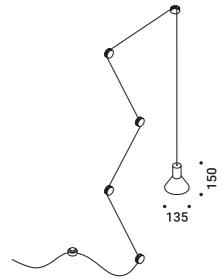

# NEURO

Davide Groppi - Beppe Merlano / 2013

Suspension / Direct / Indoor

**Material** Metal  
**Finish** .03 Matt White .04 Matt Black

**Note** Suspension luminaire. Five cable clips included. Matt white cable clips and white cable for the matt white finish. Matt black cable clips and black cable for the matt black finish. *Apparecchio illuminante a sospensione. Cinque bloccacavo inclusi. Bloccacavo bianco opaco e cavo bianco per la finitura bianco opaco. Bloccacavo nero opaco e cavo nero per la finitura nero opaco.*