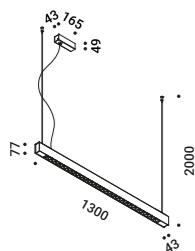

Suspension / Direct / Indoor

Material Metal - Polycarbonate
Finish .03 Matt White

Note Suspension luminaire. Matt white rose. AISI 304 stainless steel suspension cables. White cable. SPY DE: version with dual emission and on/off. Transparent cable. *Apparecchio illuminante a sospensione. Rosone bianco opaco. Cavi di sospensione in inox AISI 304. Cavo bianco. SPY DE: versione a doppia emissione ed accensione. Cavo trasparente.*

SPY
39W
110-240V - 50/60Hz
3000K - 4292lm
CRI >80
UGR <19
Driver integrated
DALI
CE IP20

Matt White - 3000K - DALI

| 1A2910300.30.01 |