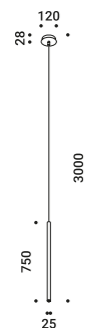

Suspension / Direct / Indoor

Material	Metal			
Finish	.03 Matt White	.04 Matt Black	.08 Brushed Brass	.26 Total Black

Note Suspension luminaire. Matt white rose and white cable for the matt white and matt black finish. Matt black rose and black cable for the total black and brushed brass finish. Single rose for more than one lamp on request. MISS 2: plasterboard version with magnetic fixing flat rose. MISS ENDLESS: luminaire dedicated to ENDLESS system (Max 48V DC - Max 150W - Max 4A). It can be used, on the same circuit, with the ENDLESS models. See page: ENDLESS.

Apparecchio illuminante a sospensione. Rosone bianco opaco e cavo bianco per la finitura bianco opaco e nero opaco. Rosone nero opaco e cavo nero per la finitura total black e ottone spazzolato. Rosone unico per più apparecchi su richiesta. MISS 2: versione per cartongesso con rosone piano a fissaggio magnetico. MISS ENDLESS: apparecchio illuminante dedicato al sistema ENDLESS (Max 48V DC - Max 150W - Max 4A) ed utilizzabile, sullo stesso circuito, con i modelli ENDLESS. Vedi pagina ENDLESS.

MISS 1
Ceiling driver version
5,6W
100-240V - 50/60Hz
2700K - 290lm / 3000K - 310lm
CRI >90
Driver integrated
ON/OFF
CE IP20

Matt White - 2700K - ON/OFF	1A2960300.27.00
Matt White - 3000K - ON/OFF	1A2960300.30.00
Matt Black - 2700K - ON/OFF	1A2960400.27.00
Matt Black - 3000K - ON/OFF	1A2960400.30.00
Brushed Brass - 2700K - ON/OFF	1A2960800.27.00
Brushed Brass - 3000K - ON/OFF	1A2960800.30.00
Total Black - 2700K - ON/OFF	1A2962600.27.00
Total Black - 3000K - ON/OFF	1A2962600.30.00