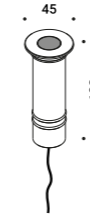

BUIO - TRIM

BUIO TRIM - 32°

Black filter
6,2W
24V DC
2700K - 140lm / 3000K - 144lm
CRI >90
Beam 32°
UGR <19
Driver not included
CE IP67

Matt Black - 2700K
Matt Black - 3000K

1A5130400.27.20
1A5130400.30.20