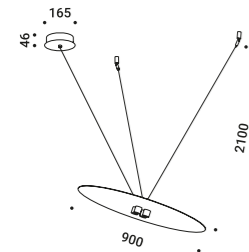

CARTESIO 90

15,5W

110-240V - 50/60Hz

3000K - Down 300lm - Up 930lm

Down CRI >80 - Up CRI >90

Driver integrated

PUSH

CE IP20

Standard - 3000K - PUSH

| 1A0070005.30.04 |