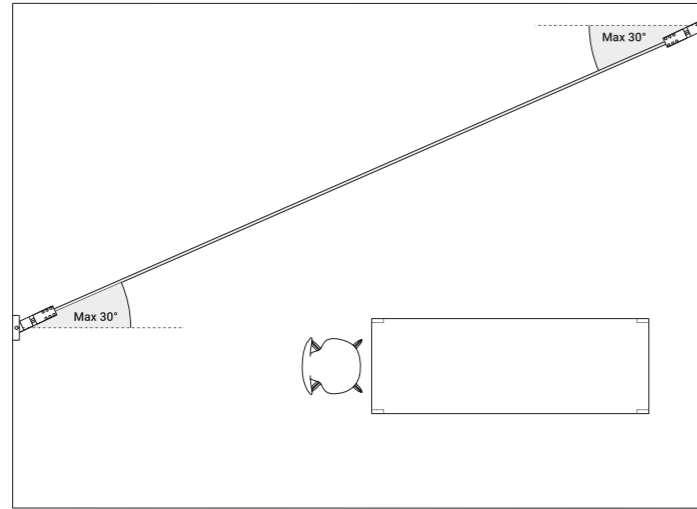

Example of installation with max rotation 30°