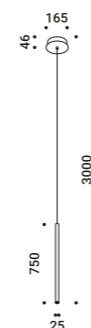

MISS 1
Ceiling driver version
6W
110-240V - 50/60Hz
2700K - 290lm / 3000K - 310lm
CRI >90
Driver integrated
TRIAC/IGBT
CE IP20

Matt White - 2700K - TRIAC/IGBT	1A2960300.27.02
Matt White - 3000K - TRIAC/IGBT	1A2960300.30.02
Matt Black - 2700K - TRIAC/IGBT	1A2960400.27.02
Matt Black - 3000K - TRIAC/IGBT	1A2960400.30.02
Brushed Brass - 2700K - TRIAC/IGBT	1A2960800.27.02
Brushed Brass - 3000K - TRIAC/IGBT	1A2960800.30.02
Total Black - 2700K - TRIAC/IGBT	1A2962600.27.02
Total Black - 3000K - TRIAC/IGBT	1A2962600.30.02