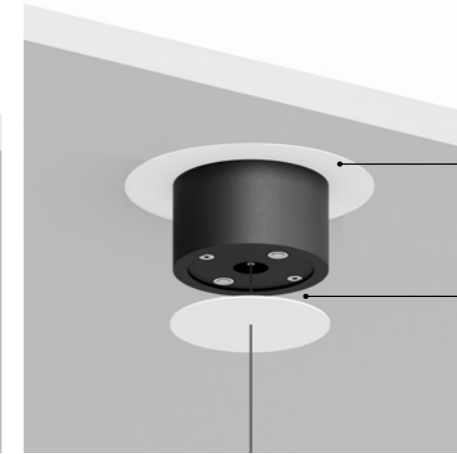

SUSPENSION KITS / KIT DI SOSPENSIONE

Ceiling suspension kit / Kit di sospensione da soffitto

Back plate for masonry ceilings
Back plate per soffitti in muratura

Magnetic fixing
Fissaggio magnetico

Version	Use	Product reference	Finish	Code		
Ceiling suspension kit.01	For suspension cables	REFLEX S 1	Matt White	1X0010300.01.00		
		REFLEX S 2				
		SHANGHAI 1				
		SHANGHAI 2				
		SOTTILE 1				
Ceiling suspension kit.02	For electrical cables	SOTTILE 1 DE	Matt Black	1X0010400.01.00		
		SOTTILE 2				
		SOTTILE 2 DE				
		MAGIA			Matt White	1X0010300.02.00
		Matt Black			1X0010400.02.00	
Ceiling suspension kit.03	For suspension cables	MASAI 1	Matt White	1X0010300.03.00		
		MASAI 2				
		SPY DE			Matt Black	1X0010400.03.00
Ceiling suspension kit.04	For electrical cables	ASINTOTO	Matt White	1X0010300.04.00		
		REFLEX S 2				
		SHANGHAI 2			Matt Black	1X0010400.04.00
SOTTILE 2						
Back plate	For masonry ceilings	SOTTILE 2 DE	Matt White	1X0050300.01.00