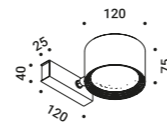

SPOT ENDLESS

ENDLESS version only
Max 13W - 0,34A
48V DC
CRI >90
Driver not included
See page ENDLESS
LED module not included
CE IP20 E

Matt White
Matt Black

1A1080300.00.40
1A1080400.00.40