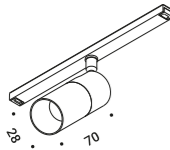

COLIBRÌ 28 - 15°

4W - 0,14A
48V DC
2700K - 147lm / 3000K - 151lm
CRI >90
Beam 15°
Driver integrated
DALI
CE IP20

Matt Black - 2700K - DALI
Matt Black - 3000K - DALI

1A4280400.27.01
1A4280400.30.01