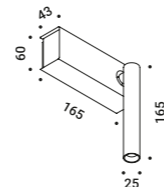

MIRA

8W
110-240V - 50/60Hz
2700K - 327lm / 3000K - 352lm
CRI >90
Driver integrated
PUSH
CE IP20

Matt White - 2700K - PUSH
Matt White - 3000K - PUSH
Matt Black - 2700K - PUSH
Matt Black - 3000K - PUSH

1A2280300.27.04
1A2280300.30.04
1A2280400.27.04
1A2280400.30.04