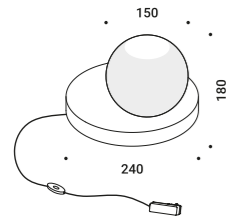

Table / Diffuse / Indoor

Material Glass - Oak wood
Finish .00 Standard

Note Table luminaire. Sanded glass ball. Oak wood base. Dimmer on the cable. *Apparecchio illuminante da tavolo. Sfera in vetro sabbato. Base in legno di rovere. Dimmer lungo il cavo. Cavo nero.*