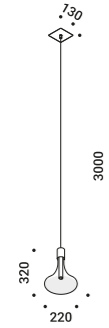

CATHODE 2

Remote driver version
4W
Max 350mA DC
2700K - 264lm / 3000K - 284lm
CRI >90
Driver not included
CE IP20

Matt White - 2700K
Matt White - 3000K
Brushed Brass - 2700K
Brushed Brass - 3000K

1A2990300.27.20
1A2990300.30.20
1A2990800.27.20
1A2990800.30.20