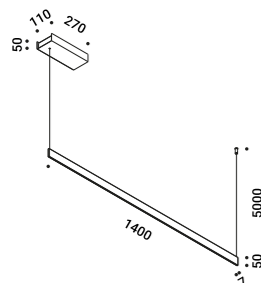

SOTTILE 1 DE

Ceiling driver version - Dual emission
2x22W
120-240V - 50/60Hz
2700K - Up 1692lm - Down 1692lm /
3000K - Up 1855lm - Down 1855lm
CRI >90
Driver integrated
DALI - PUSH - 1-10V - TRIAC

CE IP20

Brushed Bronze - 2700K - DALI - PUSH - 1-10V - TRIAC	1A4642900.27.05
Brushed Bronze - 3000K - DALI - PUSH - 1-10V - TRIAC	1A4642900.30.05
Brushed Black - 2700K - DALI - PUSH - 1-10V - TRIAC	1A4643600.27.05
Brushed Black - 3000K - DALI - PUSH - 1-10V - TRIAC	1A4643600.30.05