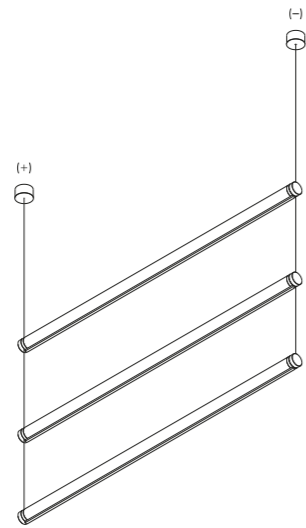

Example of multiple installation | Max 3 modules for cable