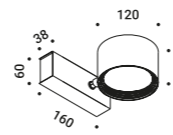

SPOT ENDLESS CASAMBI

ENDLESS version only
Max 15,5W - 0,4A
48V DC
CRI >90
Driver not included
See page ENDLESS
LED module not included
CE IP20 E A

Matt White
Matt Black

1A1080300.00.41
1A1080400.00.41