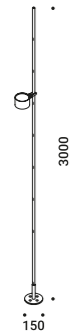

Outdoor-Floor / Direct / Outdoor

Material AISI 316L Stainless Steel - Metal
Finish .00 Standard

Note Outdoor floor luminaire. Adjustable along the vertical axis. AISI 316L *Apparecchio illuminante da esterno da terra. Orientabile lungo l'asse verticale. Stelo in inox AISI 316L. Cavo nero (7 m).*