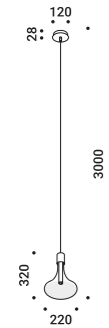

CATHODE ENDLESS

ENDLESS version only
5,5W - 0,14A
48V DC
2700K - 264lm / 3000K - 284lm
CRI >90
Driver not included
See page ENDLESS
CE IP20 TE

Matt White - 2700K
Matt White - 3000K
Brushed Brass - 2700K
Brushed Brass - 3000K

1A2980300.27.40
1A2980300.30.40
1A2980800.27.40
1A2980800.30.40

Compulsory accessories / Accessori obbligatori

Drivers / Alimentatori

Driver / Alimentatore				Not included
220-240V(100-127V)	350mA/17W(15W)/IP20/DALI	CATHODE 2	1Z0241180.350	

Driver / Alimentatore				Not included
220-240V(100-127V)	350mA/18W(15W)/IP20/PUSH - 1-10V	CATHODE 2	1Z0240870.350	

Optional accessories / Accessori opzionali

Suspension kits / Kit di sospensione

Decentralization kit / Kit decentratore			Not included
	CATHODE 1	1A0360000.00.00	

Kit ceiling rose and decentralizer / Kit rosone e decentratore			Not included
Matt White	White cable 3 m included	CATHODE 1	1A0770300.00.00
Matt Black	Black cable 3 m included	CATHODE 1	1A0770400.00.00