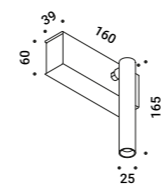

MIRA ENDLESS CASAMBI

ENDLESS version only
8,5W - 0,22A
48V DC
2700K - 327lm / 3000K - 352lm
CRI >90
Driver not included
See page ENDLESS
CE IP20 TE A

Matt White - 2700K
Matt White - 3000K
Matt Black - 2700K
Matt Black - 3000K

1A2280300.27.41
1A2280300.30.41
1A2280400.27.41
1A2280400.30.41