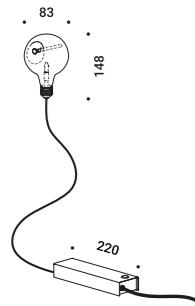

EDISON'S NIGHTMARE

Harry Thaler / 2014

Wall / Diffuse / Indoor

Material Blown glass - Metal
Finish .00 Standard

Note Wall luminaire. Blown glass diffuser. Dimmer on the cable. Transparent cable. *Apparecchio illuminante da parete. Diffusore in vetro soffiato. Dimmer lungo il cavo. Cavo trasparente.*

EDISON'S NIGHTMARE

Max 10W - G4 - 12V
100-240V - 50/60Hz
Driver integrated
Dimmer on board
Bulb included
CE IP20

Standard - Dimmer on board

| 1A3380000.00.06 |