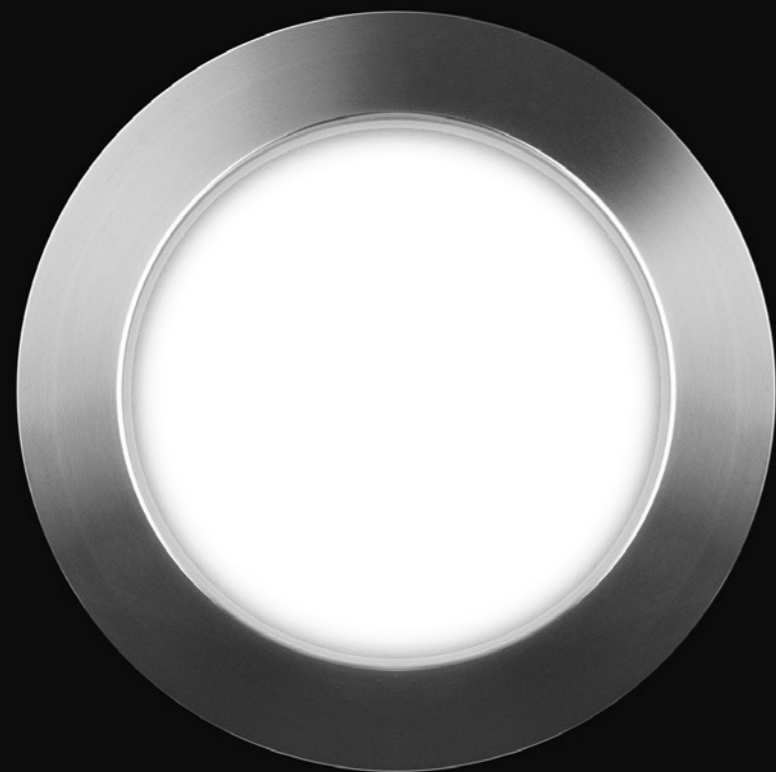

#### Driver connector IP68 / Connettore driver IP68

Included

1 Piece	1A1660000.00.00
---------	-----------------

A tool to light.

The luminaire is pure form, a simple container for the light source.  
Light is incorporated into the space, becoming an architectural element.