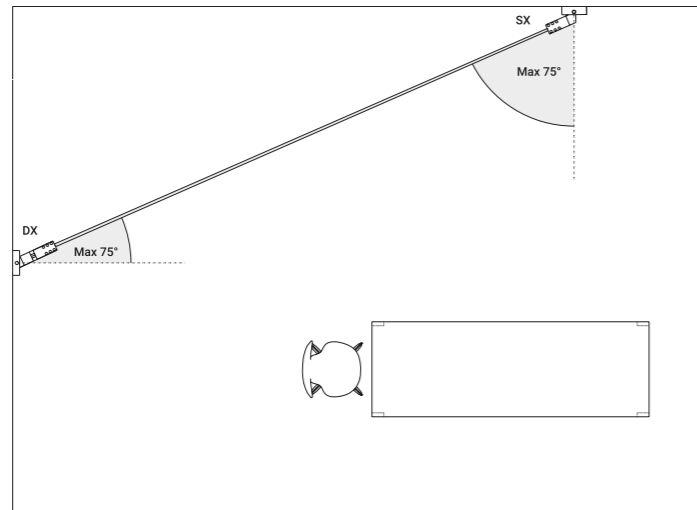

1A0340400.00.00 - 1A0350400.00.00 - Example of installation with kit wall connection sloped 75°