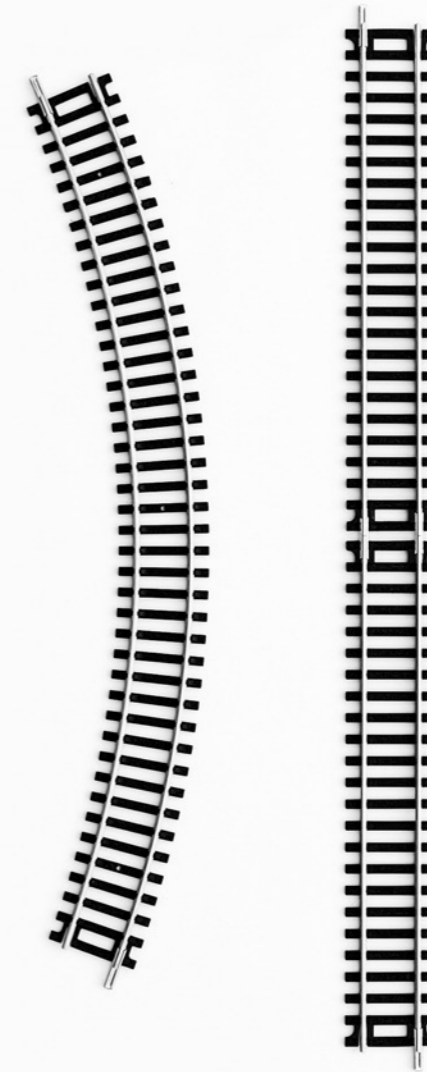

RAIL

Davide Groppi / 2019

Wall / Direct / Indoor

Material ABS - Metal
Finish .00 Standard

Note Wall luminaire. Matt black modular tracks. Dimmer on the cable. Black cable. *Apparecchio illuminante da parete. Binari componibili nero opaco. Dimmer lungo il cavo. Cavo nero.*

RAIL

22W
24V DC
3000K - 2000lm
CRI >90
Driver included
Dimmer on board
CE IP20

Standard - 3000K - Dimmer on board

1A3400000.30.06