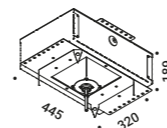

Concrete box / Cassaforma per cemento				Not included
Standard		NULLA 25	1A2230000.00.00