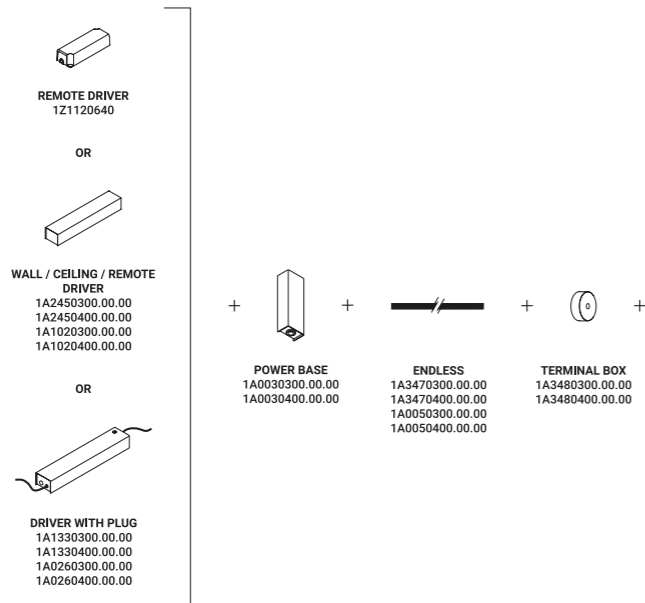

ENDLESS ON/OFF
(Max 48V DC -
Max 150W - Max 4A)