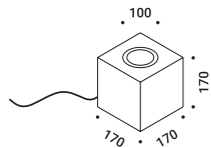

Floor-Outdoor / Direct / Outdoor

Material Cement - Metal
Finish .00 Standard

Note Outdoor floor luminaire. Concrete body. Black cable (2,5 m). *Apparecchio illuminante da esterno da terra. Corpo in cemento. Cavo nero (2,5 m).*