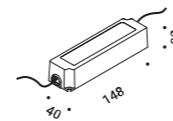

Drivers / Alimentatori

Driver / Alimentatore

110-240V	24V/25W/IP67/ON/OFF	1Z1120620	Not included