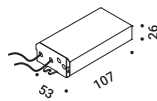

Compulsory accessories / Accessori obbligatori

Drivers / Alimentatori

Driver / Alimentatore	Not included
220-240V(100-127V) 700mA/30W(15W)/IP68/ON/OFF	1Z0241110

Optional accessories / Accessori opzionali

Installation kits / Kit d'installazione

Driver connector IP68 / Connettore driver IP68	Included
1 Piece	1A1660000.00.00