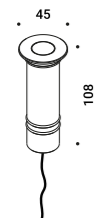

BUIO TRIM - 32°

Transparent filter
6,2W
24V DC
2700K - 279lm / 3000K - 288lm
CRI >90
Beam 32°
UGR <19
Driver not included

Matt Black - 2700K
Matt Black - 3000K

1A5170400.27.20
1A5170400.30.20