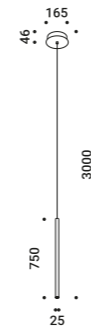

MISS 1
Ceiling driver version
6W
110-240V - 50/60Hz
2700K - 290lm / 3000K - 310lm
CRI >90
Driver integrated
PUSH
CE IP20

Matt White - 2700K - PUSH	1A2960300.27.04
Matt White - 3000K - PUSH	1A2960300.30.04
Matt Black - 2700K - PUSH	1A2960400.27.04
Matt Black - 3000K - PUSH	1A2960400.30.04
Brushed Brass - 2700K - PUSH	1A2960800.27.04
Brushed Brass - 3000K - PUSH	1A2960800.30.04
Total Black - 2700K - PUSH	1A2962600.27.04
Total Black - 3000K - PUSH	1A2962600.30.04