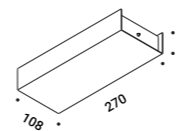

Compulsory accessories / Accessori obbligatori

Drivers / Alimentatori

Ceiling driver / Driver da soffitto			Not included
Matt White	Input 220-240V - 50/60Hz Output 24V - 21W - IP20 DALI - PUSH - 1-10V - TRIAC	Max 1 module	1A4780300.00.05