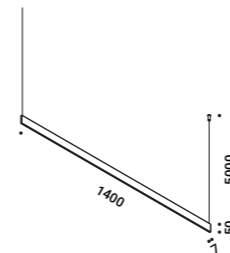

SOTTILE 2

Remote driver version
19W
24V DC
2700K - 1692lm / 3000K - 1855lm
CRI >90
Driver not included

CE IP20 E

Brushed Bronze - 2700K	1A4232900.27.20
Brushed Bronze - 3000K	1A4232900.30.20
Brushed Black - 2700K	1A4233600.27.20
Brushed Black - 3000K	1A4233600.30.20