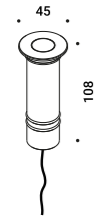

BUIO TRIM - 13°

Transparent filter
6,2W
24V DC
2700K - 239lm / 3000K - 246lm
CRI >90
Beam 13°
UGR <19
Driver not included

Matt Black - 2700K
Matt Black - 3000K

1A5160400.27.20
1A5160400.30.20