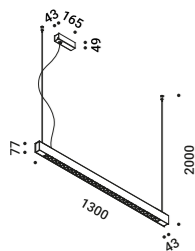

SPY DE
Dual emission
77W
110-240V - 50/60Hz
3000K - Down 4292lm - Up 4360lm
CRI >80
UGR <19
Driver integrated
DALI
CE IP20

Matt White - 3000K - DALI

| 1A2940300.30.01 |

Optional accessories / Accessori opzionali

Suspension kits / Kit di sospensione

Sloped ceiling suspension kit / Kit di sospensione per soffitto inclinato		Not included
	Nickel plated - 1 Piece	1A0510000.00.00

Recessed suspension kit for 12,5 mm plasterboard / Kit di sospensione da incasso per cartongesso 12,5 mm		Not included
Matt White	For suspension cables - 1 Piece Plasterboard cut-out Ø 44 mm Minimum space for mounting 70 mm	1X0000300.03.00
Matt Black	For suspension cables - 1 Piece Plasterboard cut-out Ø 44 mm Minimum space for mounting 70 mm	1X0000400.03.00

Ceiling suspension kit / Kit di sospensione da soffitto		Not included
Matt White	For suspension cables - 1 Piece	1X0010300.03.00
Matt Black	For suspension cables - 1 Piece	1X0010400.03.00

Wall adapter plate / Piastra di adattamento da parete		Not included
Matt White	For mounting on brick masonry walls	1X0050300.01.00