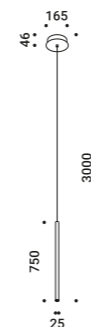

MISS 1
Ceiling driver version
6W
110-240V - 50/60Hz
2700K - 290lm / 3000K - 310lm
CRI >90
Driver integrated
1-10V
CE IP20

Matt White - 2700K - 1-10V	1A2960300.27.03
Matt White - 3000K - 1-10V	1A2960300.30.03
Matt Black - 2700K - 1-10V	1A2960400.27.03
Matt Black - 3000K - 1-10V	1A2960400.30.03
Brushed Brass - 2700K - 1-10V	1A2960800.27.03
Brushed Brass - 3000K - 1-10V	1A2960800.30.03
Total Black - 2700K - 1-10V	1A2962600.27.03
Total Black - 3000K - 1-10V	1A2962600.30.03