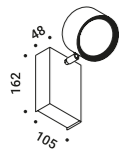

SPOT

Max 17W
110-240V - 50/60Hz
CRI >90
Driver integrated
PUSH
LED module not included
CE IP20

Matt White - PUSH
Matt Black - PUSH

1A1080305.00.04
1A1080405.00.04