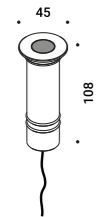

BUIO TRIM - 25°

Black filter
6,2W
24V DC
2700K - 300lm / 3000K - 155lm
CRI >90
Beam 25°
UGR <19
Driver not included
CE IP67

Matt Black - 2700K
Matt Black - 3000K

1A5140400.27.20
1A5140400.30.20

Maurici Ginés / 2023