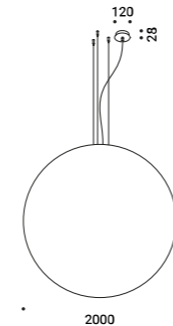

MOON 200
Max 4x25W - E27
100-240V - 50/60Hz
ON/OFF
Bulb not included
Transport excluded
CE IP20

Standard - ON/OFF

|1A2860000.00.00 |