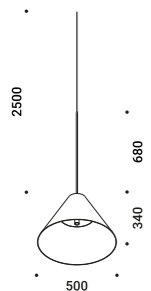

SOTTOSOPRA 2

Remote driver version
30W
Max 500mA DC
2700K - Down 228lm - Up 1827lm /
3000K - Down 245lm - Up 1876lm
CRI >90
UGR <19
Driver not included
2 Drivers required
CE IP20

Matt White - 2700K | 1A4540300.27.20 |
Matt White - 3000K | 1A4540300.30.20 |

Compulsory accessories / Accessori obbligatori

Drivers / Alimentatori

Driver / Alimentatore		Not included	
220-240V(110-127V)	500mA/25W(13,5W)/IP20/DALI - PUSH - 1-10V	SOTTOSOPRA 2	1Z0241270.500

Optional accessories / Accessori opzionali

Suspension kits / Kit di sospensione

Recessed suspension kit for 12,5 mm plasterboard / Kit di sospensione da incasso per cartongesso 12,5 mm		Not included	
Matt White	For electrical cables - 1 Piece Plasterboard cut-out Ø 44 mm Minimum space for mounting 70 mm	SOTTOSOPRA 2	1X0000300.05.00
Matt Black	For electrical cables - 1 Piece Plasterboard cut-out Ø 44 mm Minimum space for mounting 70 mm	SOTTOSOPRA 2	1X0000400.05.00