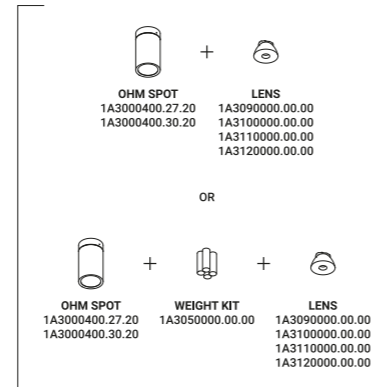

Wall/ceiling driver version

Systems / Direct / Indoor

Material Metal - PA
Finish .04 Matt Black

Note Special unipolar wire stretched from wall to wall. Max 4 Spots. Possibility for the luminaire to be powered by ENDLESS conductive tape and by dedicated voltage/current (Max 48V DC - Max 150W - Max 4A). See page: ENDLESS.

Speciale cavo unipolare teso da parete a parete. Max 4 Spot. Alimentabile anche con il tape conduttivo ENDLESS e tensione/corrente dedicata (Max 48V DC - Max 150W - Max 4A). Vedi pagina ENDLESS.

OHM SPOT
3,2W
Max 350mA DC
2700K / 3000K
CRI >95
Driver not included
CE IP20

Matt Black - 2700K
Matt Black - 3000K

1A3000400.27.20
1A3000400.30.20