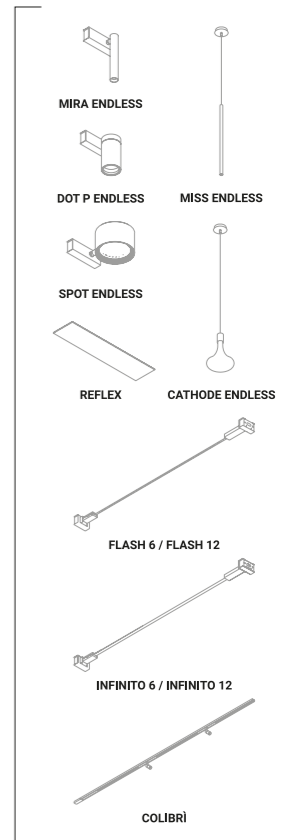

ENDLESS dimmable
(Max 48V DC -
Max 150W - Max 4A)